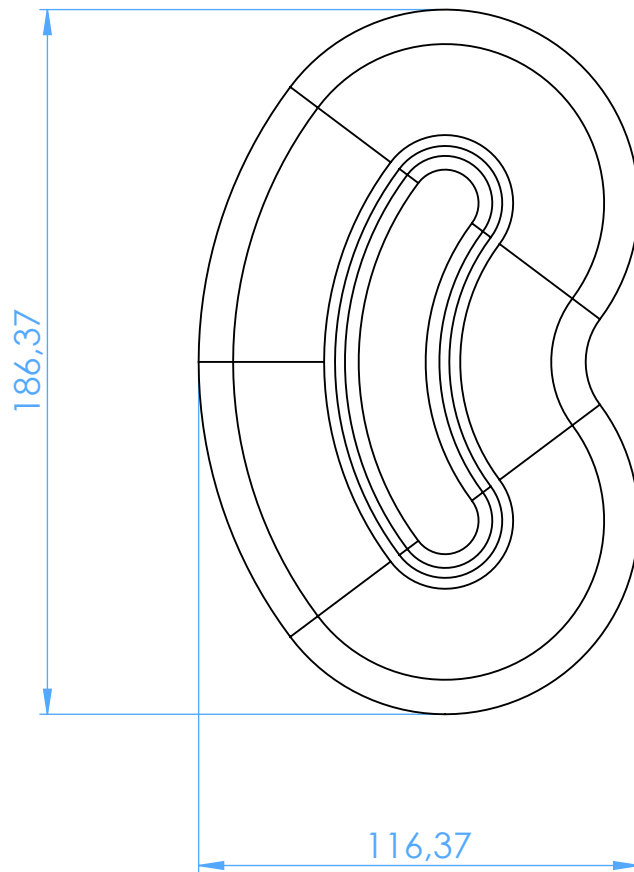

2737-3 - Bacinella Inox - Kidney Trays

170x100x35

SCALE 1:2