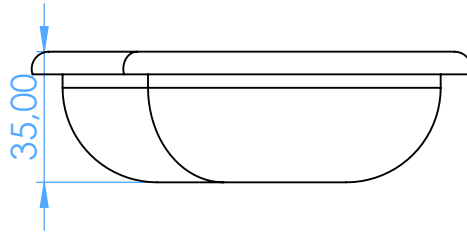

2737-3 - Bacinella Inox - Kidney Trays

170x100x35

SCALE 1:2