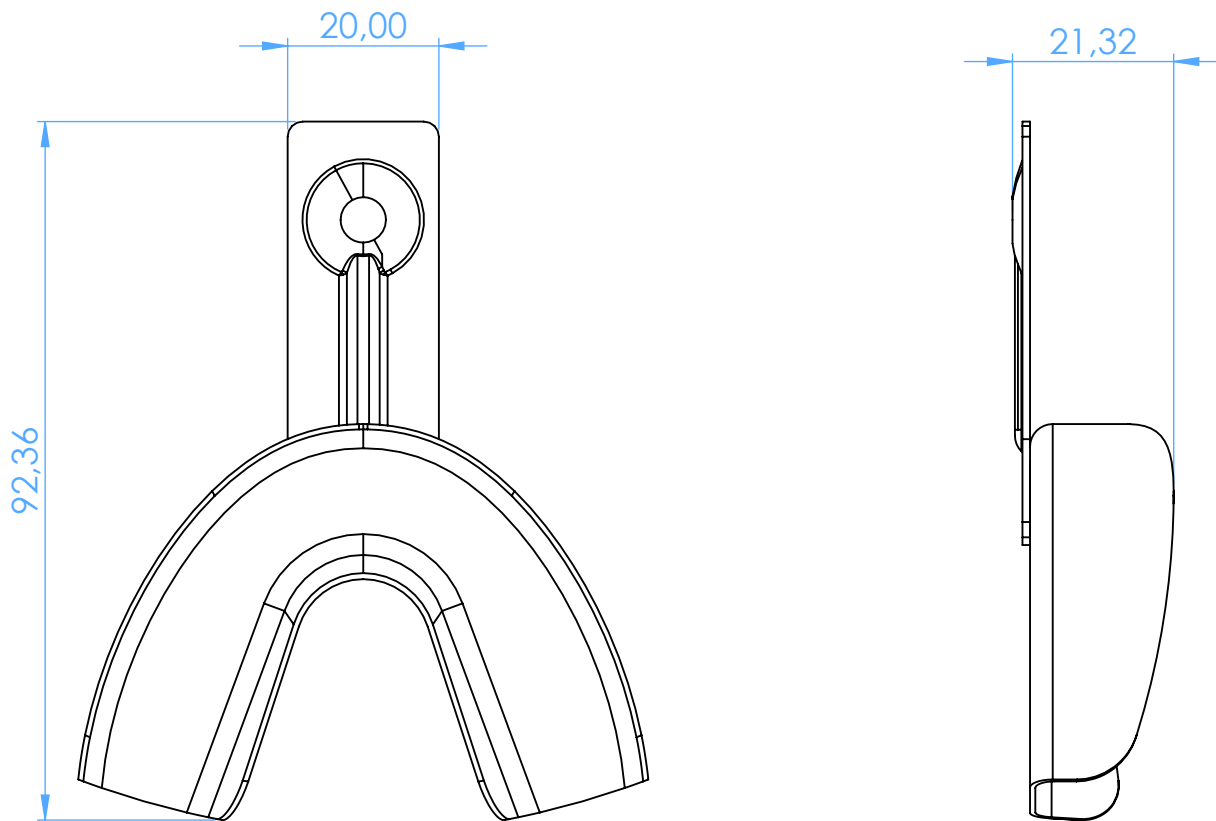

2800-L3 -  
Portaimpronta forati in alluminio / Perforated aluminum  
impression trays

SCALE 1:1