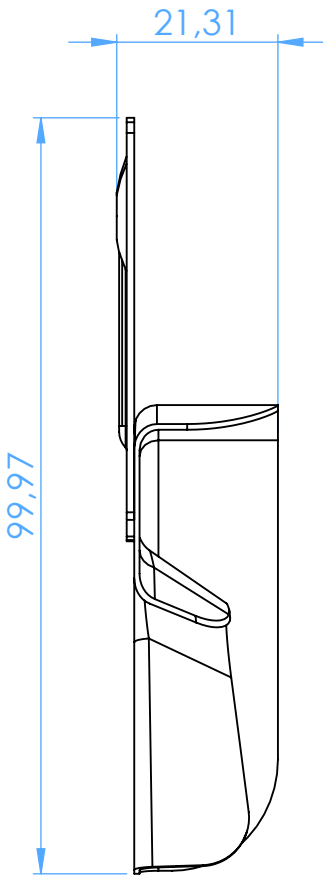

2800-L4D -  
Portaimpronta forati in alluminio / Perforated aluminum  
impression trays

SCALE 1:1