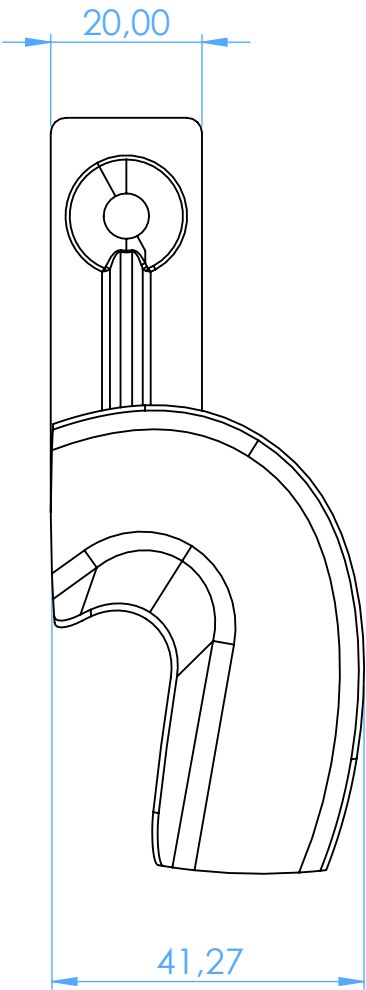

2800-L4D -  
Portaimpronta forati in alluminio / Perforated aluminum  
impression trays

SCALE 1:1