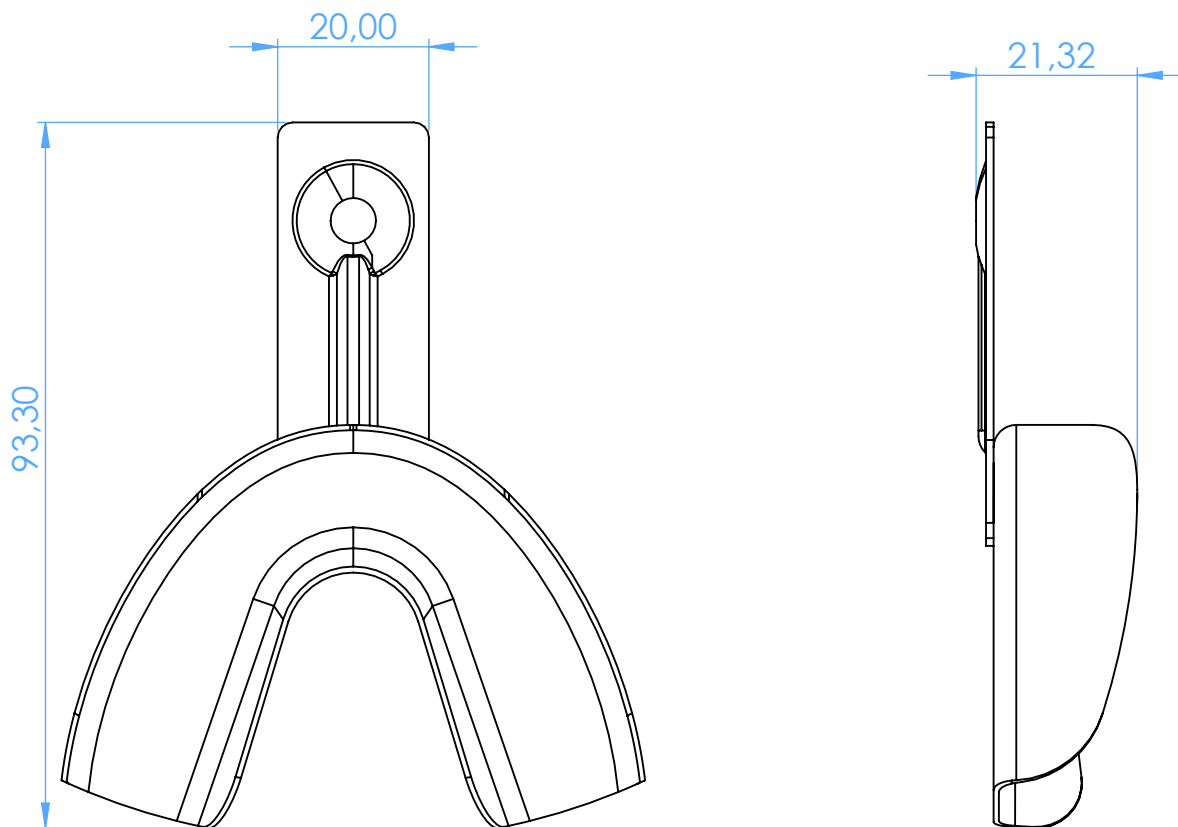

2800-L4 -
Portaimpronta forati in alluminio / Perforated aluminum
impression trays

SCALE 1:1