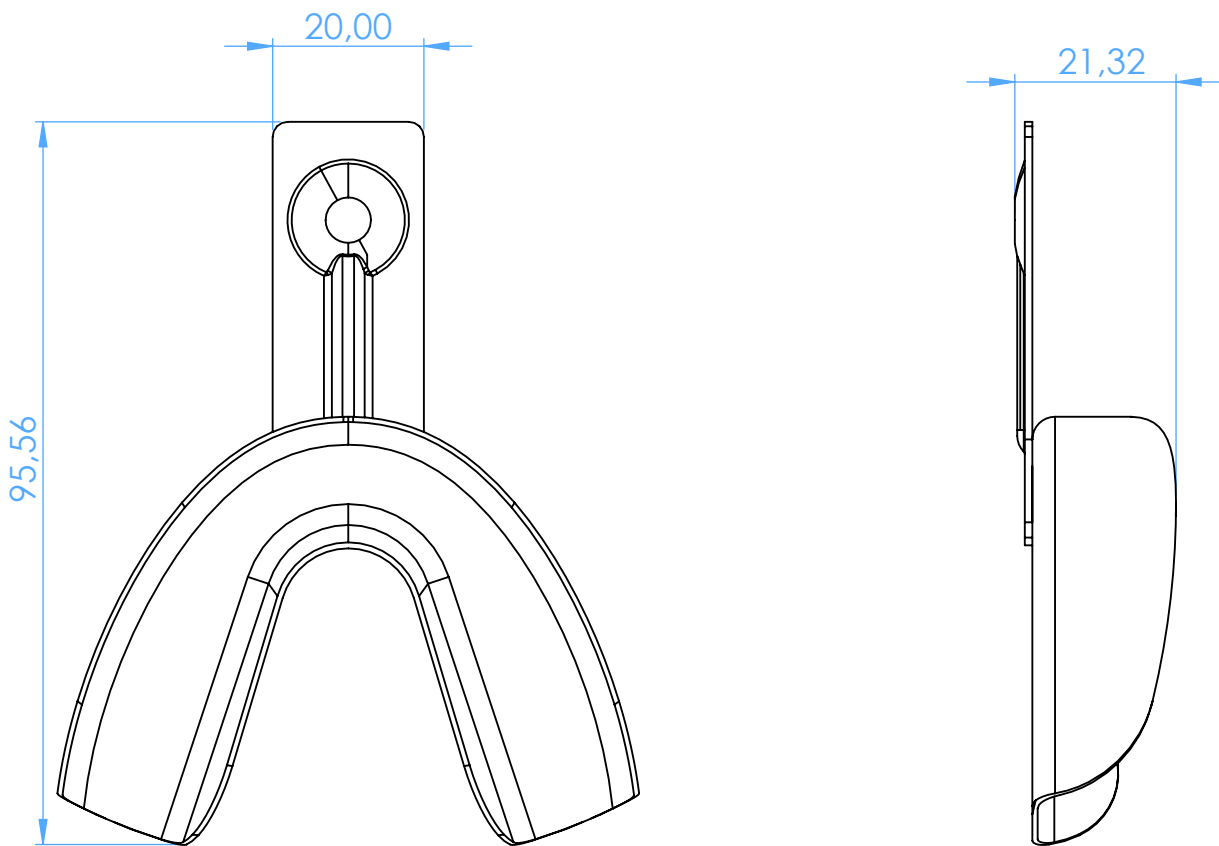

2800-L5 -  
Portaimpronta forati in alluminio/ Perforated aluminum  
impression trays

SCALE 1:1