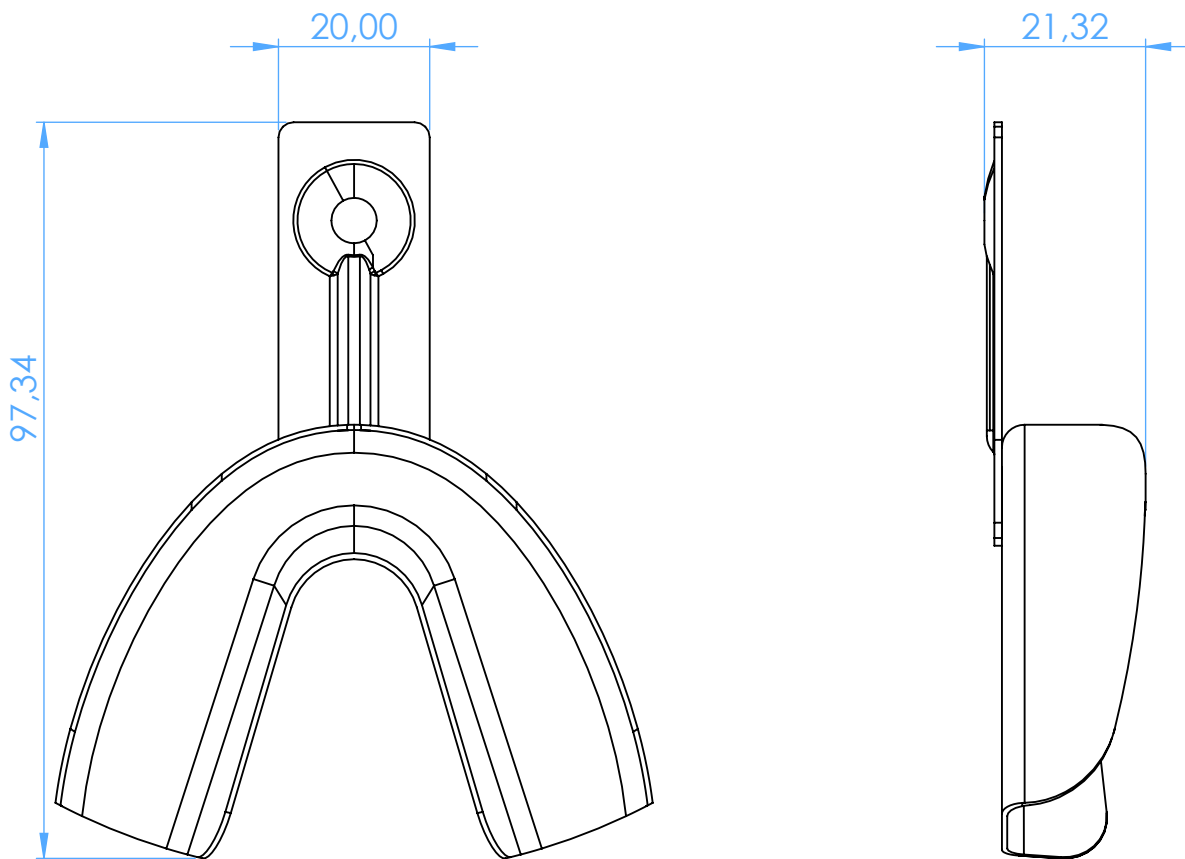

2800-L6 -
Portaimpronta forati in alluminio / Perforated aluminum
impression trays

SCALE 1:1