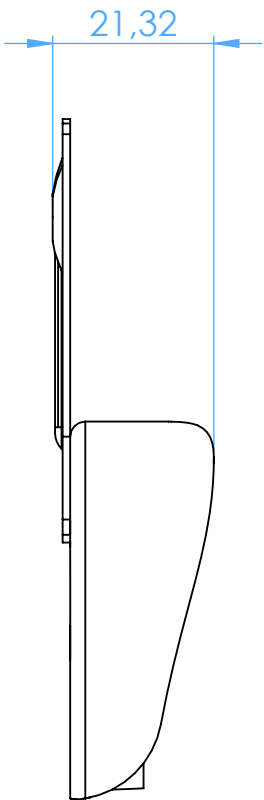

2800-U2 -
Portaimpronta forati in alluminio / Perforated aluminum
impression trays

SCALE 1:1