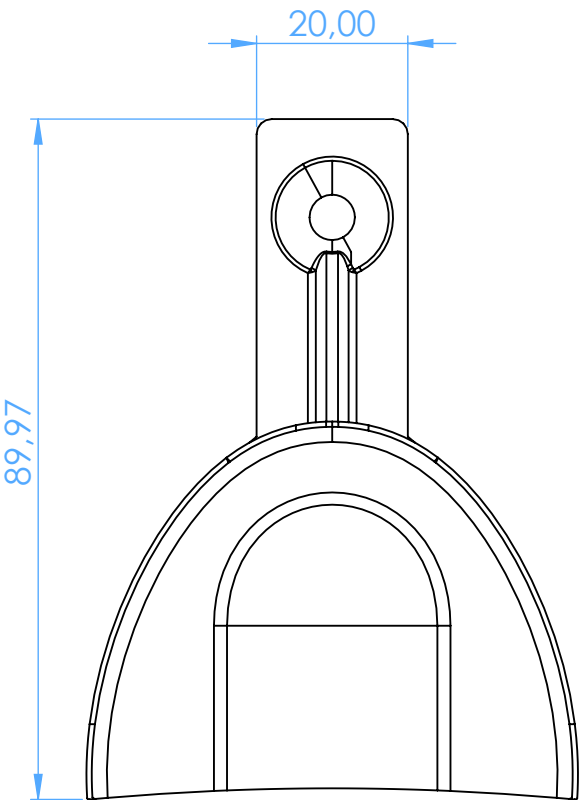

2800-U2 -
Portaimpronta forati in alluminio / Perforated aluminum
impression trays

SCALE 1:1