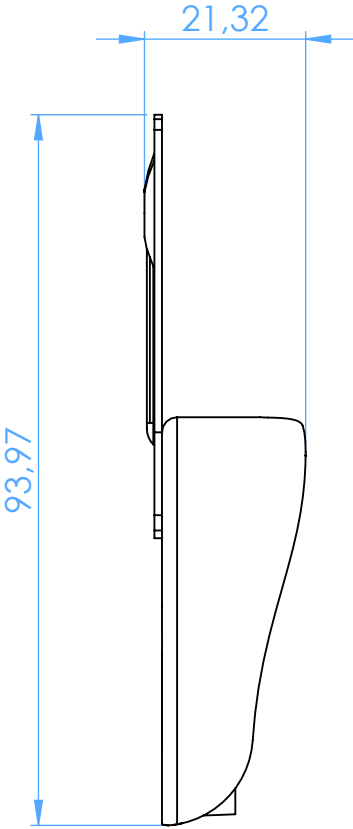

2800-U3 -
Portaimpronta forati in alluminio / Perforated aluminum
impression trays

SCALE 1:1