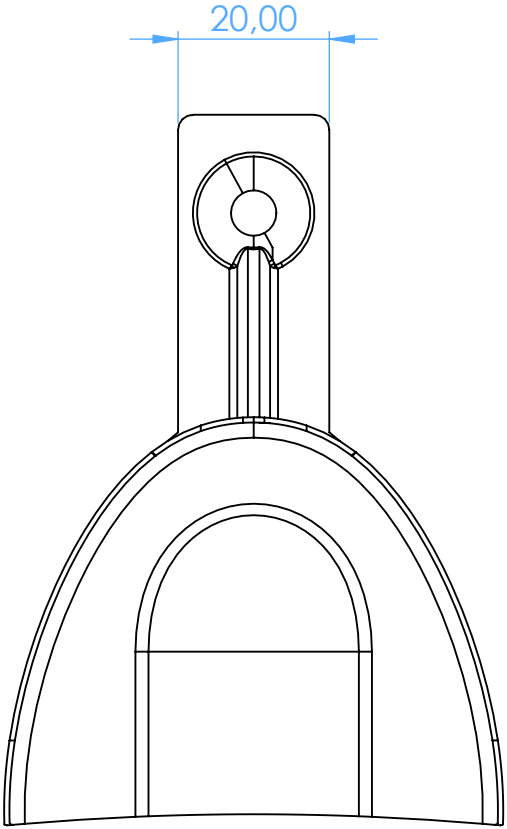

2800-U3 -
Portaimpronta forati in alluminio / Perforated aluminum
impression trays

SCALE 1:1