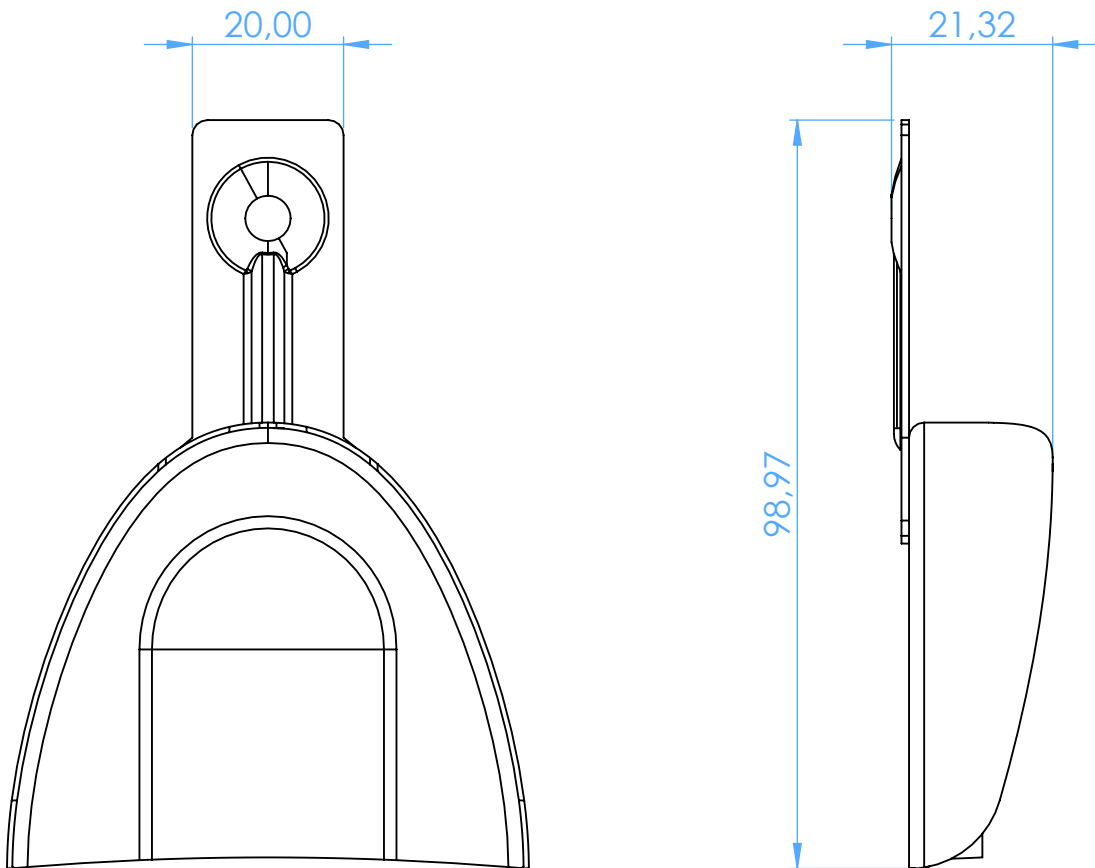

2800-U4 -
Portaimpronta forati in alluminio / Perforated aluminum
impression trays

SCALE 1:1