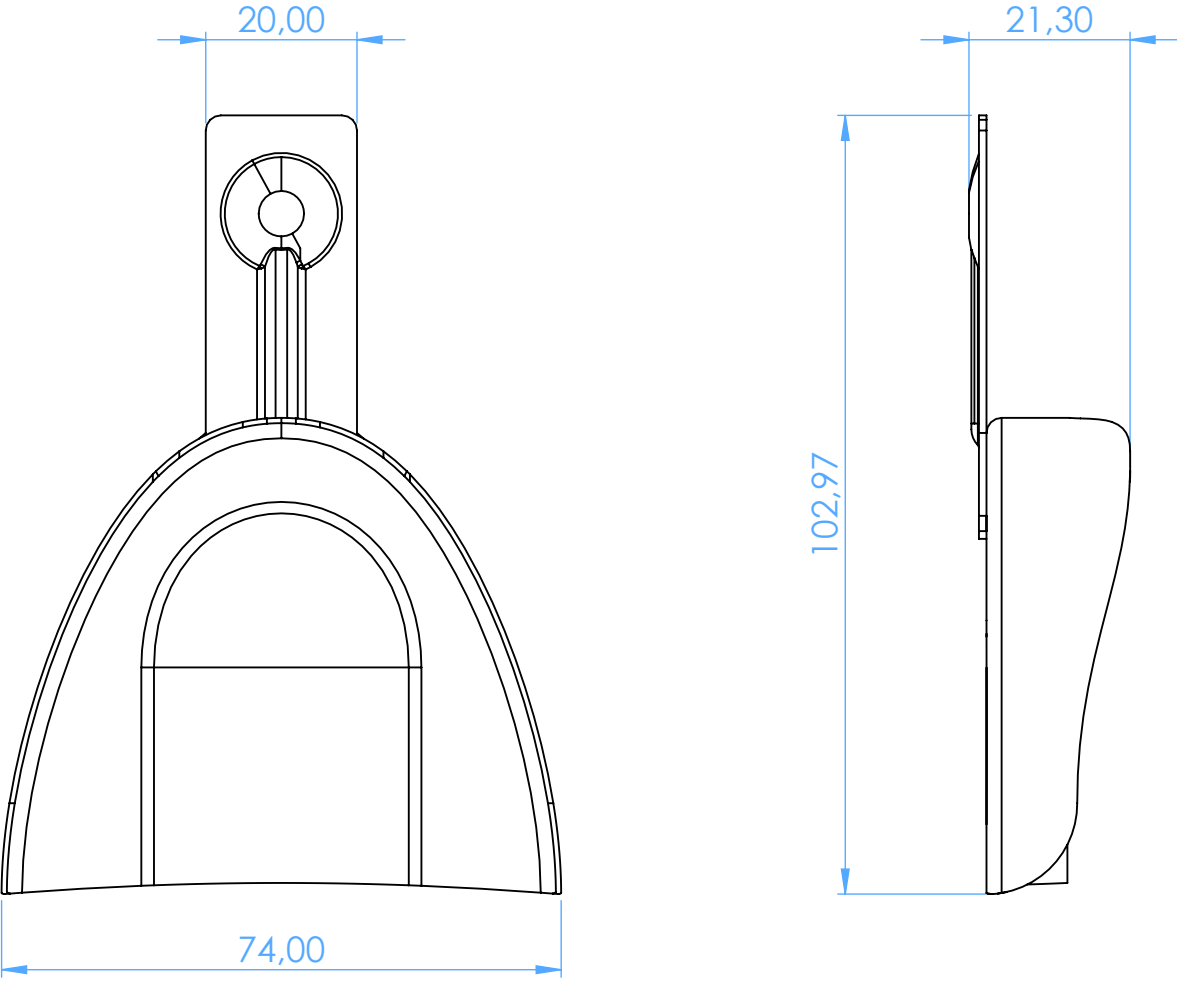

2800-U5 -  
Portaimpronta forati in alluminio / Perforated aluminum  
impression  
trays

SCALE 1:1