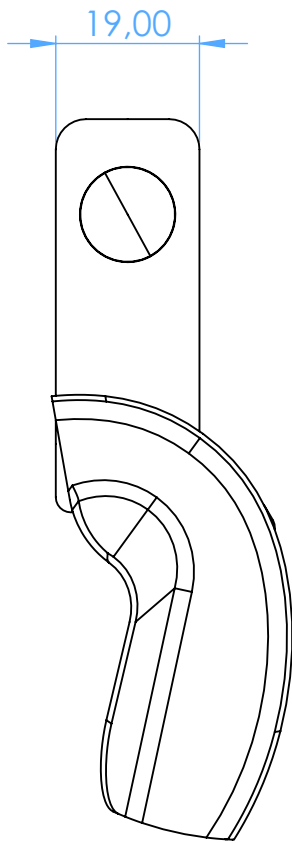

2801-L2D -
Portaimpronta forati in acciaio inox / Perforated stainless
steel impression trays

SCALE 1:1