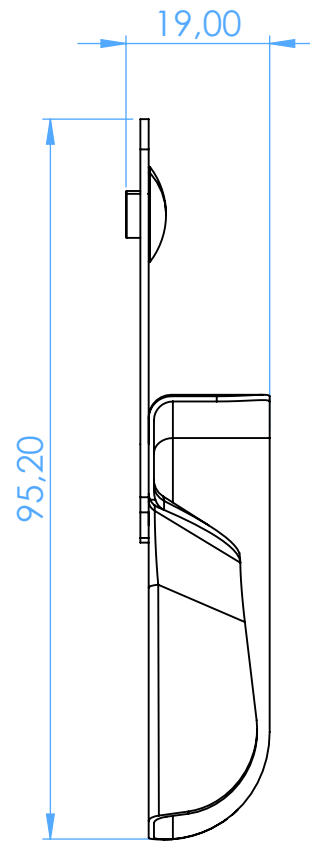

2801-L2D -
Portaimpronta forati in acciaio inox / Perforated stainless
steel impression trays

SCALE 1:1