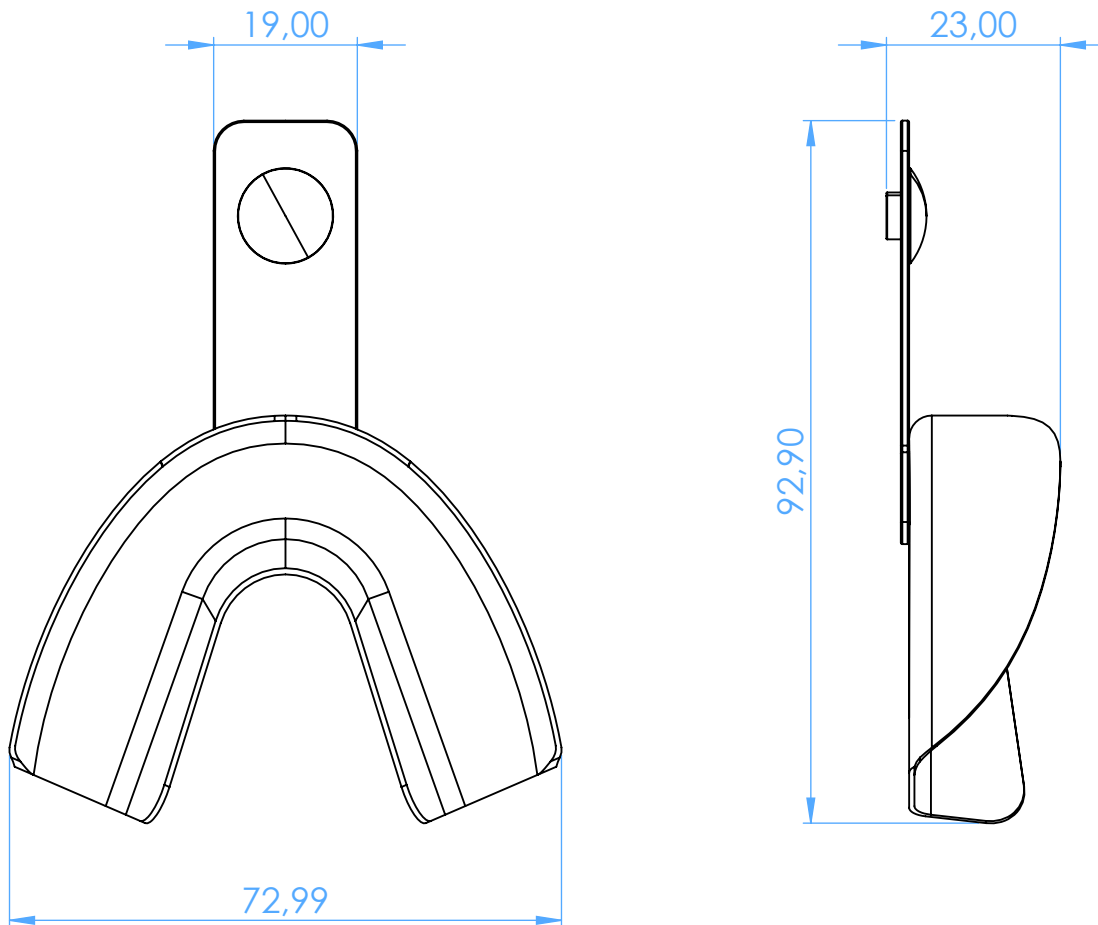

2801-L3 -
Portaimpronta forati in acciaio inox / Perforated stainless
steel impression trays

SCALE 1:1