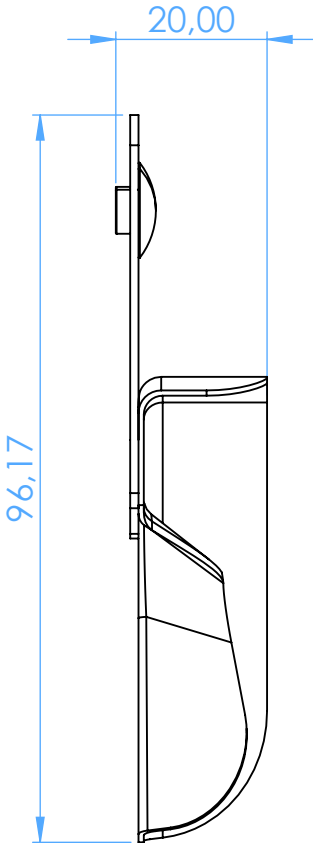

2801-L4D -
Portaimpronta forati in acciaio inox / Perforated stainless
steel impression trays

SCALE 1:1