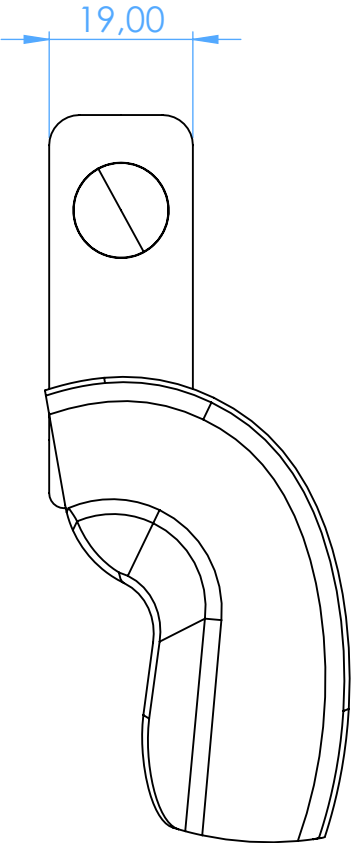

2801-L4D -
Portaimpronta forati in acciaio inox / Perforated stainless
steel impression trays

SCALE 1:1