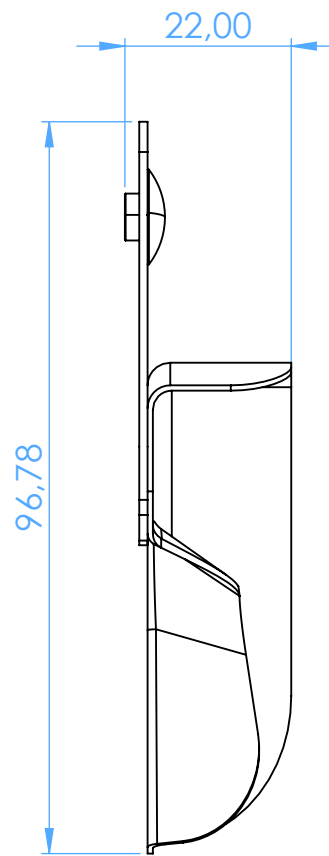

2801-L6D -
Portaimpronta forati in acciaio inox / Perforated stainless
steel impression trays

SCALE 1:1