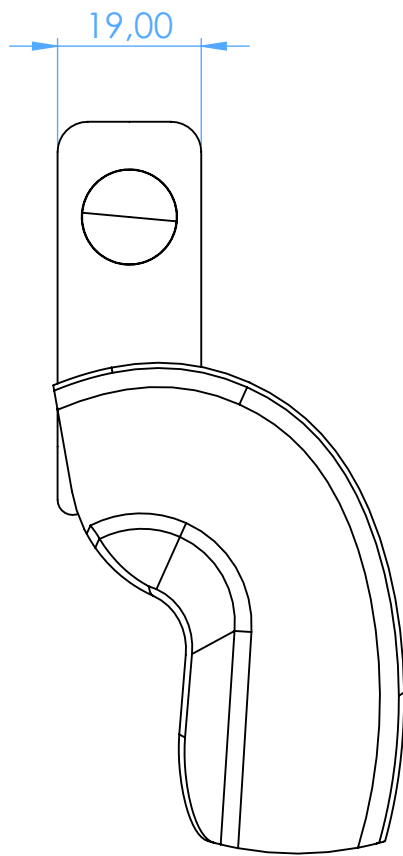

2801-L6D -
Portaimpronta forati in acciaio inox / Perforated stainless
steel impression trays

SCALE 1:1