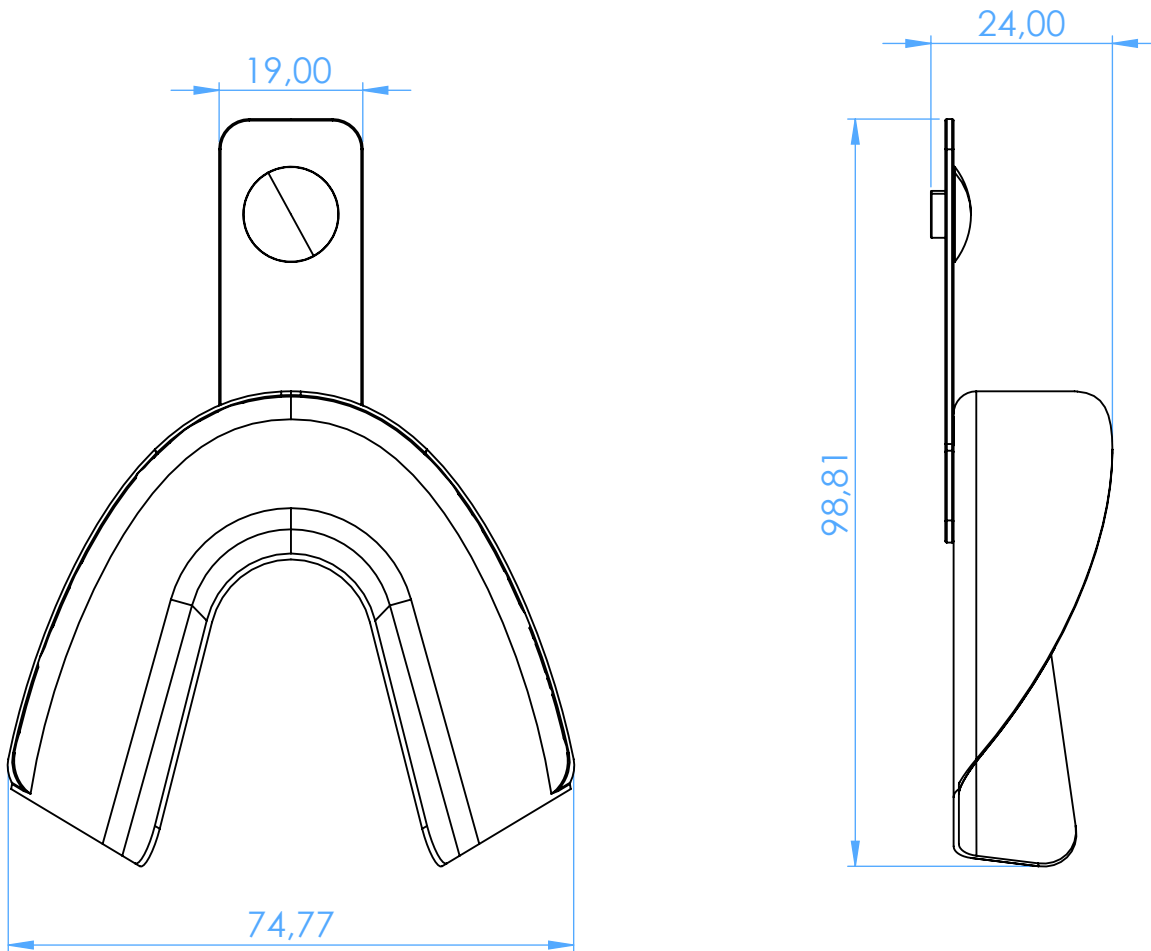

2801-L6 -
Portaimpronta forati in acciaio inox / Perforated stainless
steel impression trays

SCALE 1:1