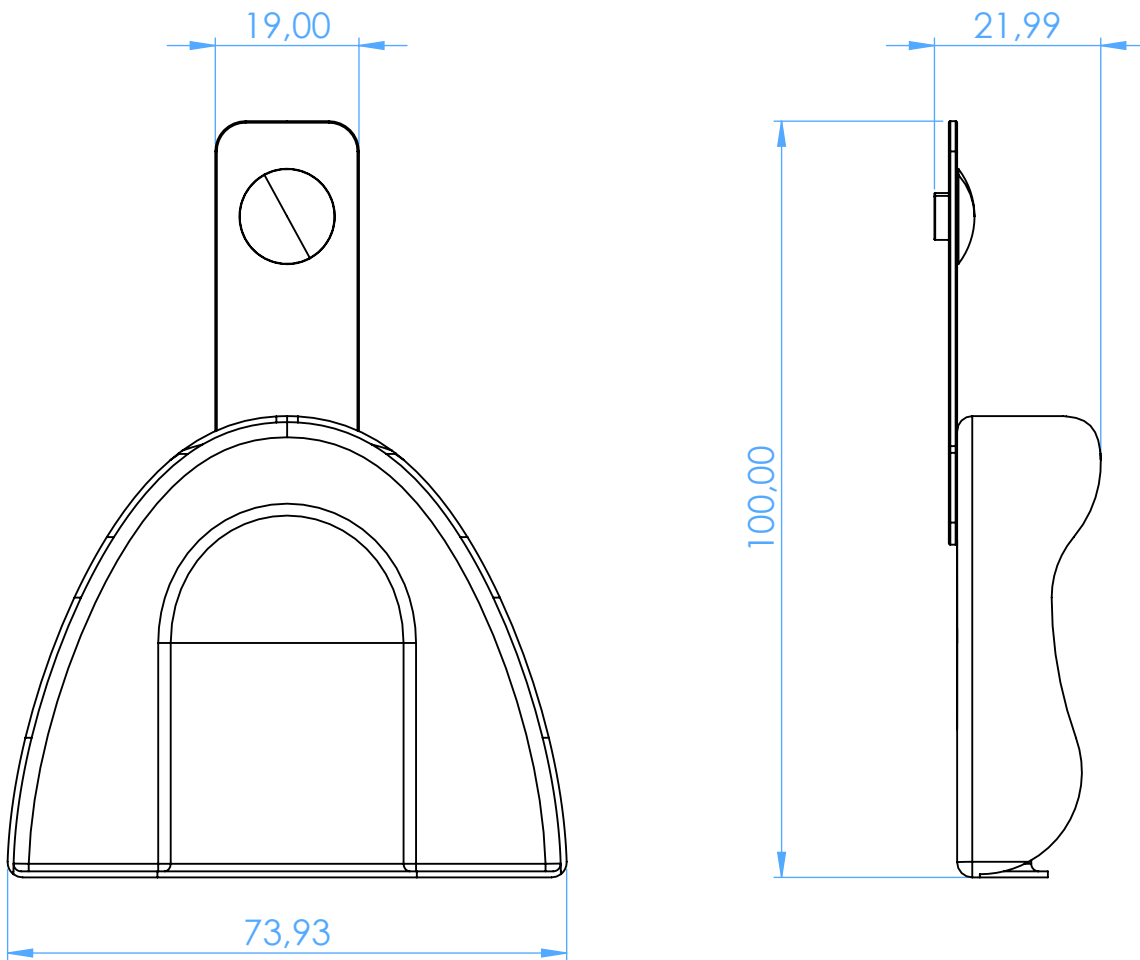

2801-U5A -
Portaimpronta forati in acciaio inox ANATOMIC /
Perforated stainless steel impression trays ANATOMIC

SCALE 1:1