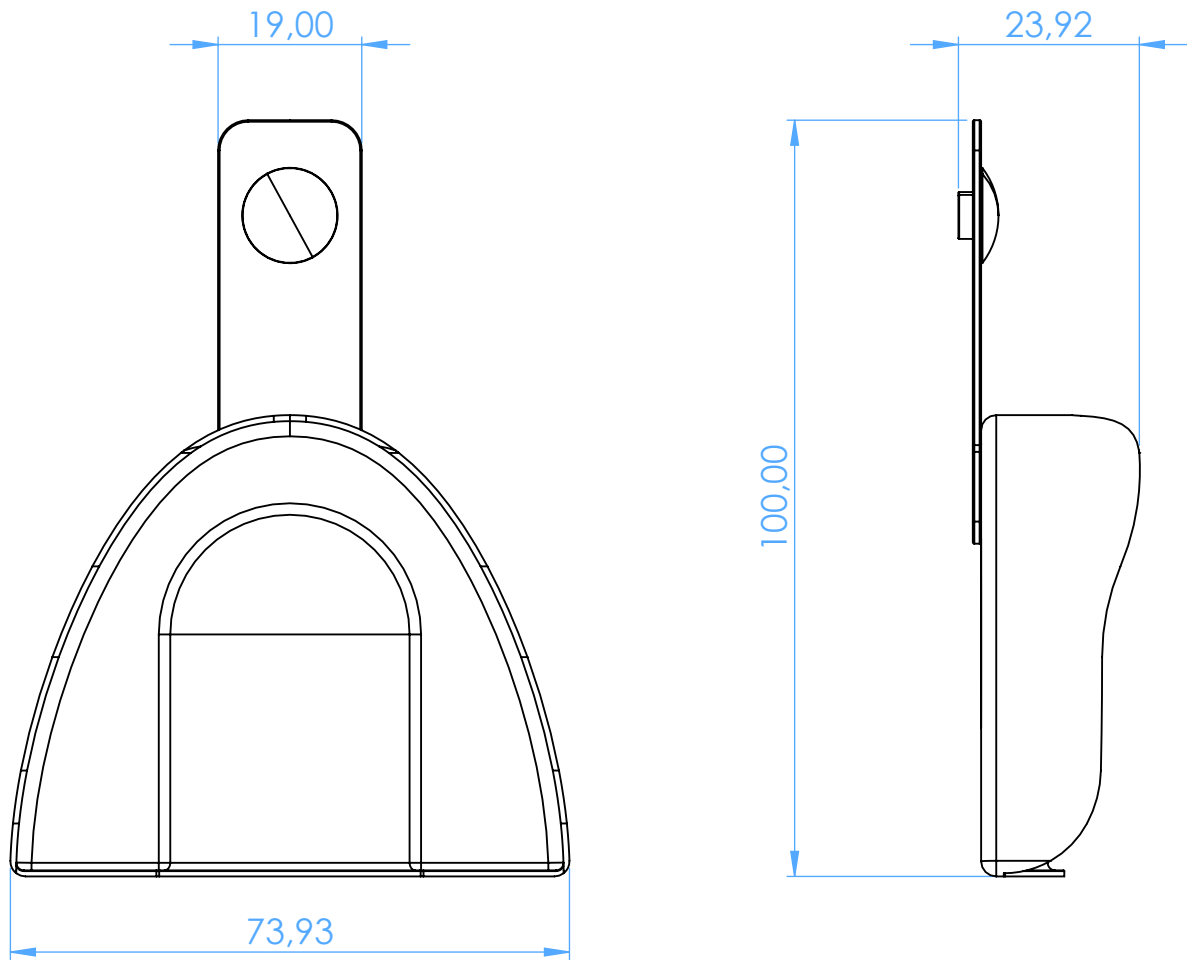

2801-U5 -
Portaimpronta forati in acciaio inox / Perforated stainless
steel impression trays

SCALE 1:1