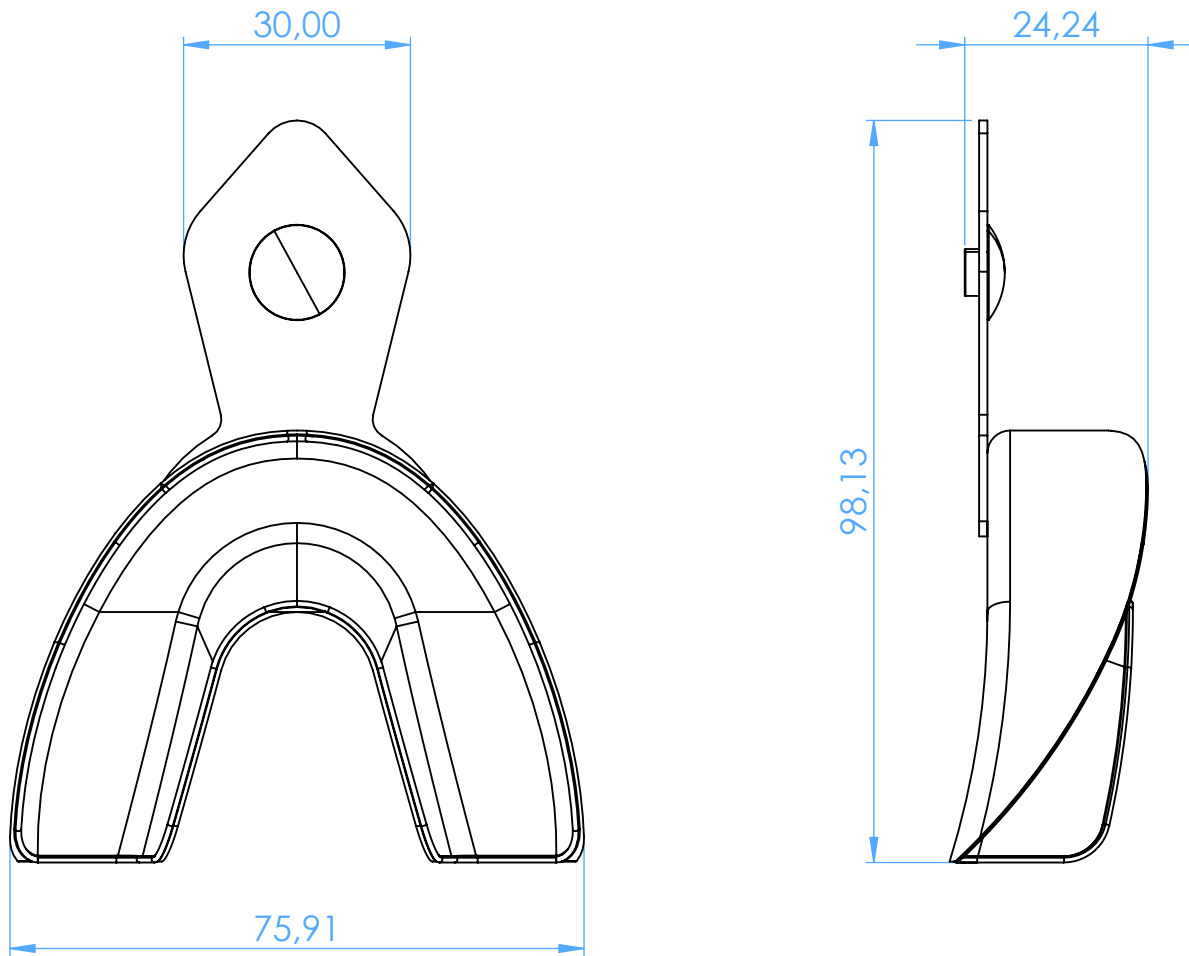

2803-L3 -
Portaimpronta non forati in acciaio inox NEW SUPER /
Non-perforated stainless steel impression trays NEW
SUPER

SCALE 1:1