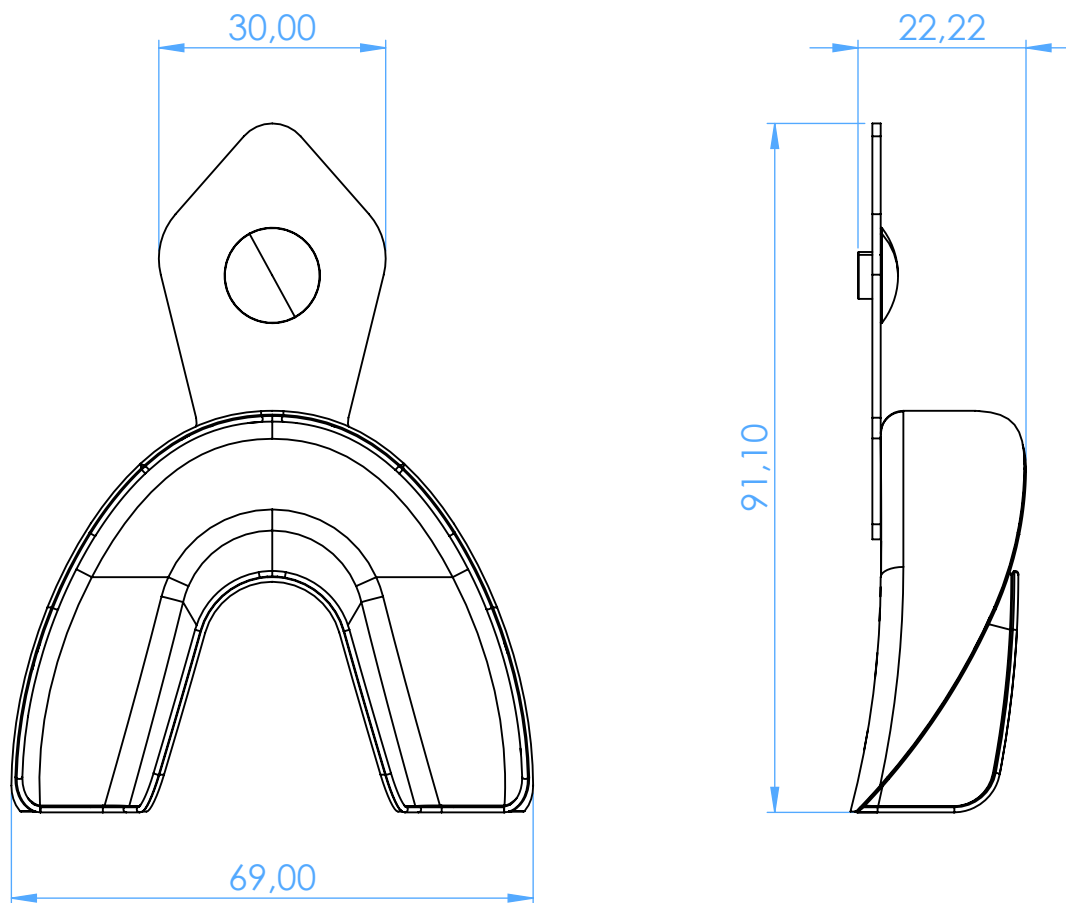

2803-L5 -
Portaimpronta non forati in acciaio inox NEW SUPER /
Non-perforated stainless steel impression trays NEW
SUPER

SCALE 1:1