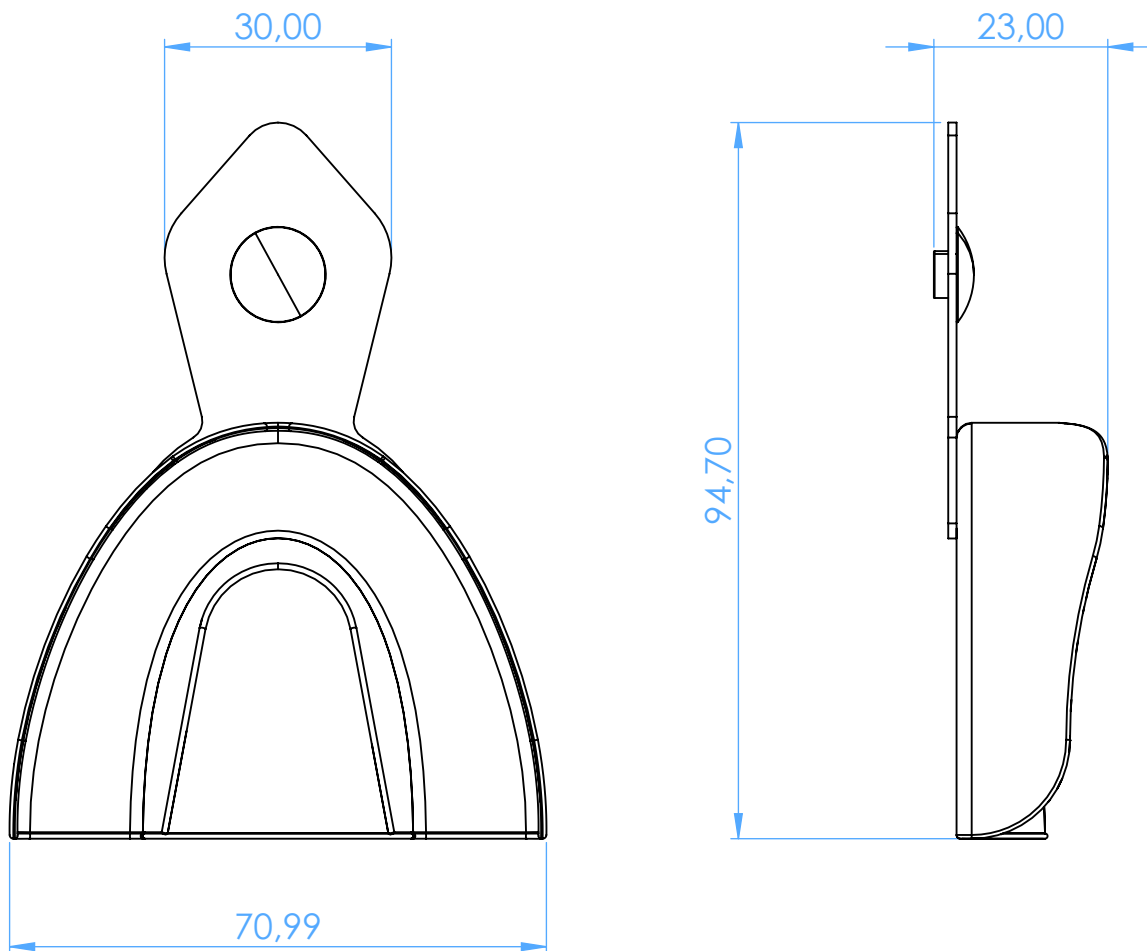

2803-U3 -  
Portaimpronta non forati in acciaio inox NEW SUPER /  
Non-perforated stainless steel impression trays NEW  
SUPER

SCALE 1:1