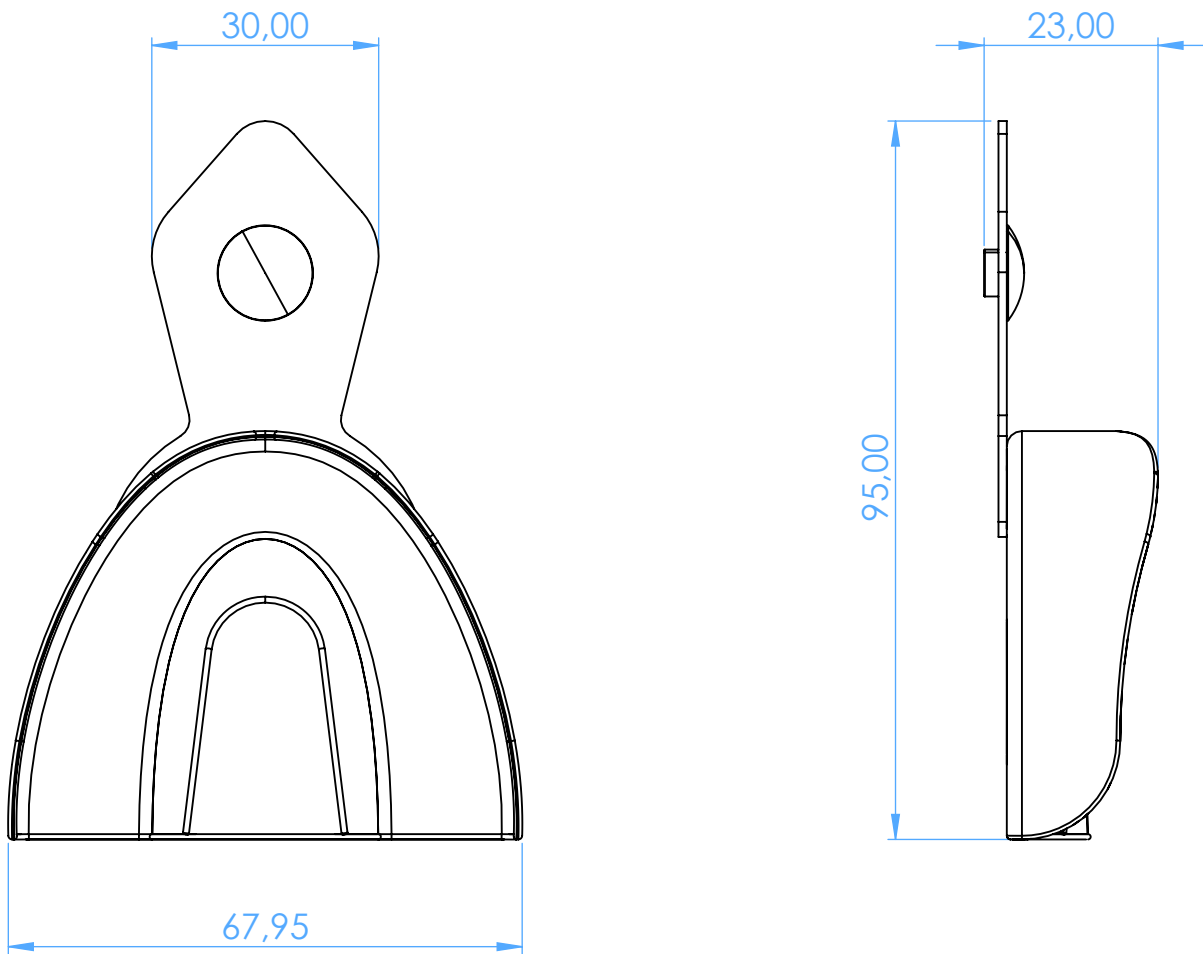

2803-U4 -
Portaimpronta non forati in acciaio inox NEW SUPER /
Non-perforated stainless steel impression trays NEW
SUPER

SCALE 1:1