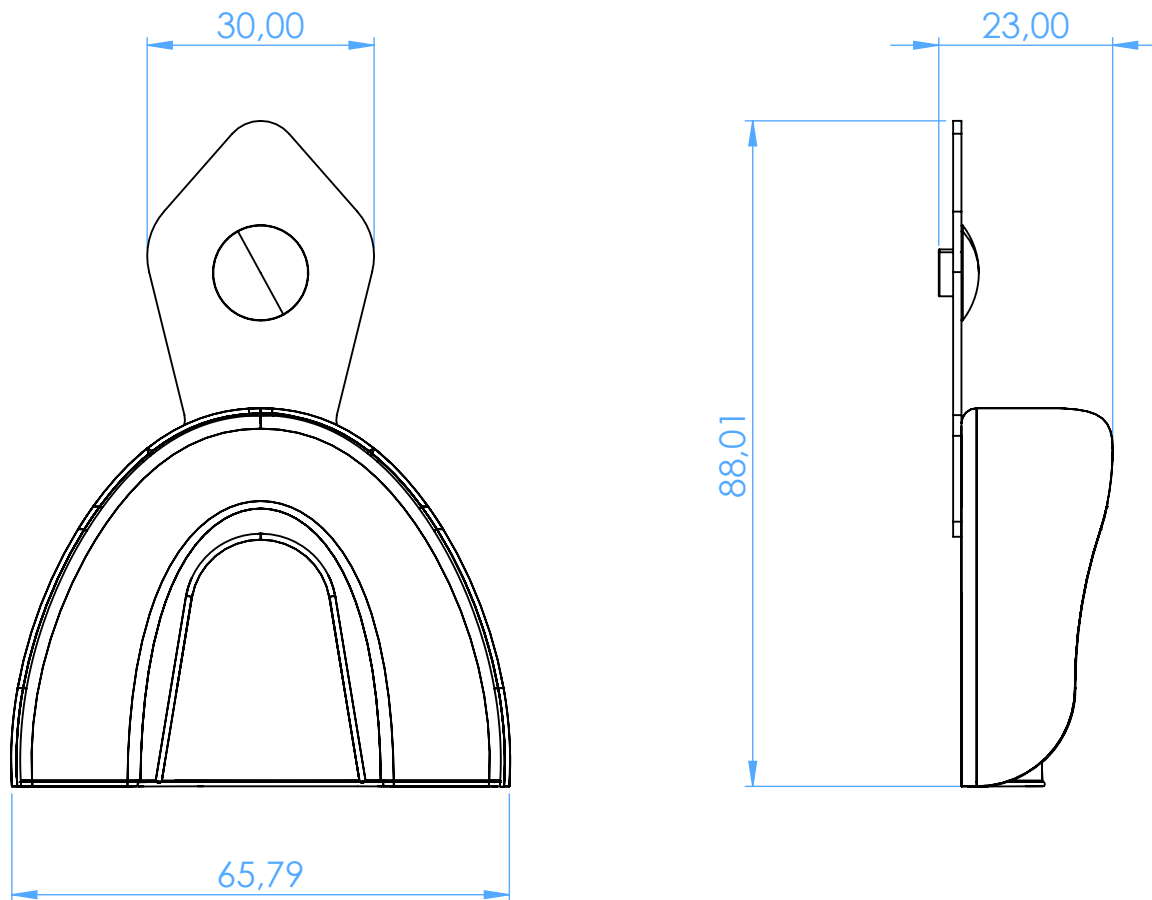

2803-U5 -
Portaimpronta non forati in acciaio inox NEW SUPER /
Non-perforated stainless steel impression trays NEW
SUPER

SCALE 1:1