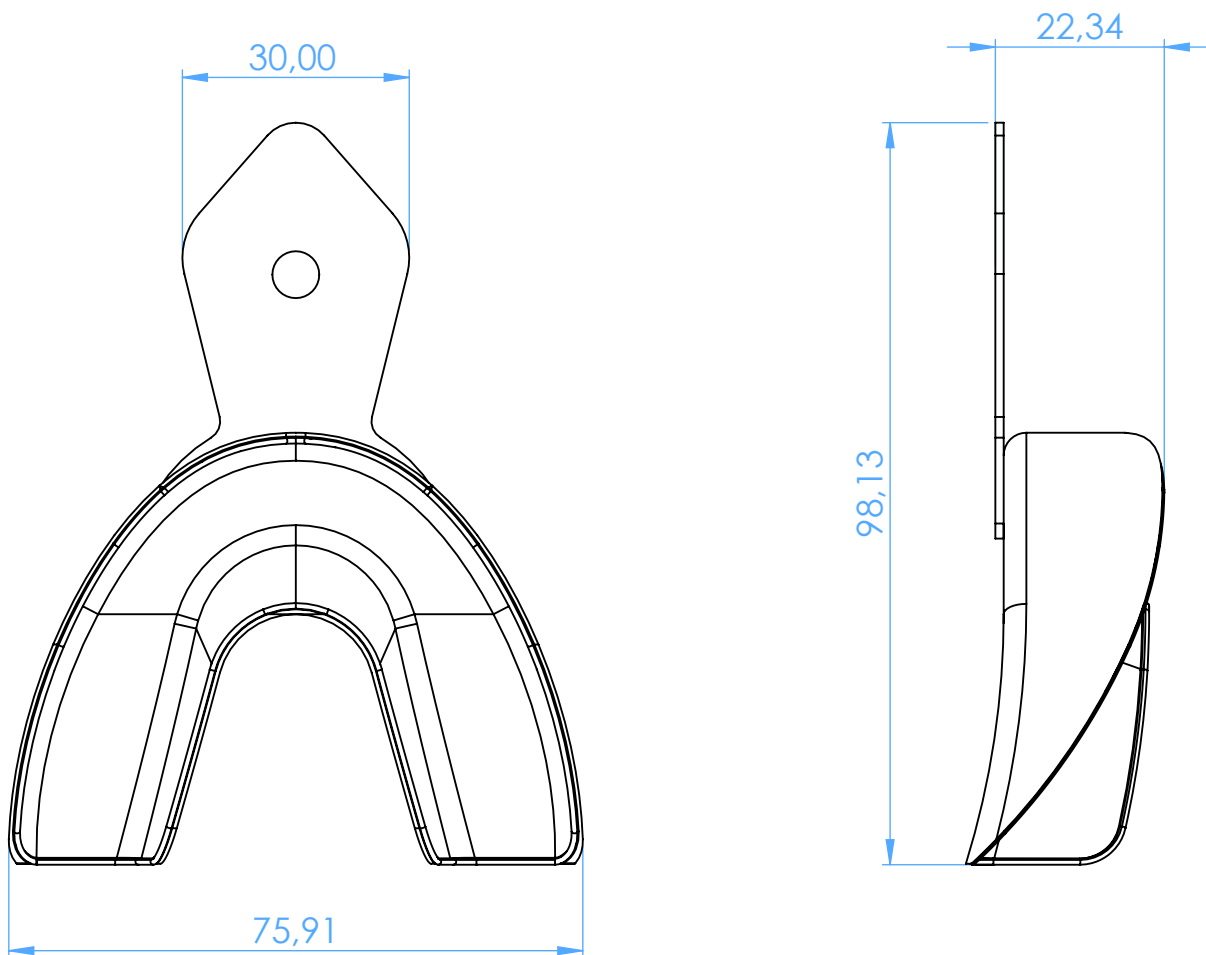

2803S-L3 -
Portaimpronta non forati in acciaio inox NEW SUPER
HIGH GRIP / Non-perforated stainless steel impression
trays NEW SUPER HIGH GRIP

SCALE 1:1