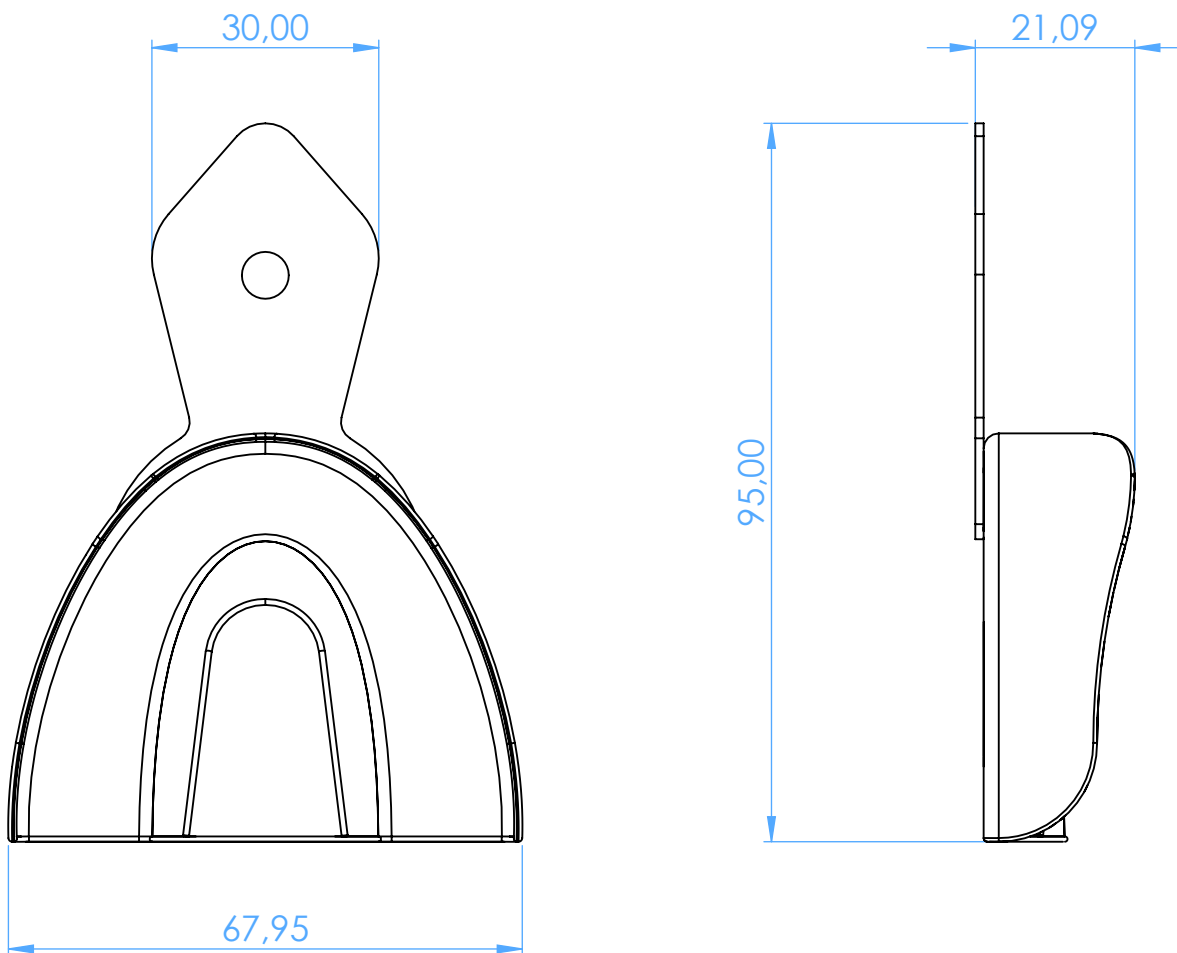

2803S-U4 -  
Portaimpronta non forati in acciaio inox NEW SUPER  
HIGH GRIP / Non-perforated stainless steel impression  
trays NEW SUPER HIGH GRIP

SCALE 1:1