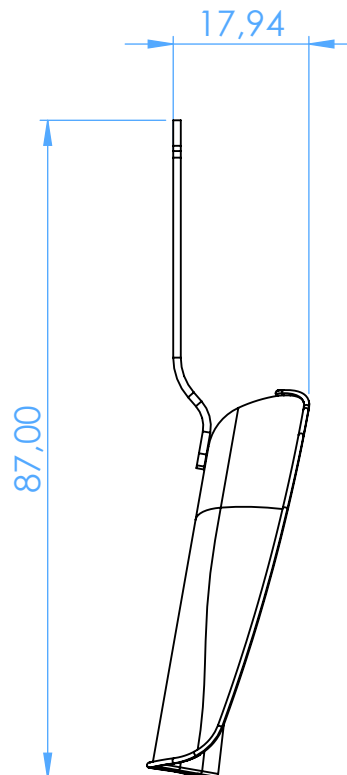

2806-U64 -
Portaimpronta forati in acciaio inox - edentuli /
Perforated stainless steel impression trays - edentulous

SCALE 1:1