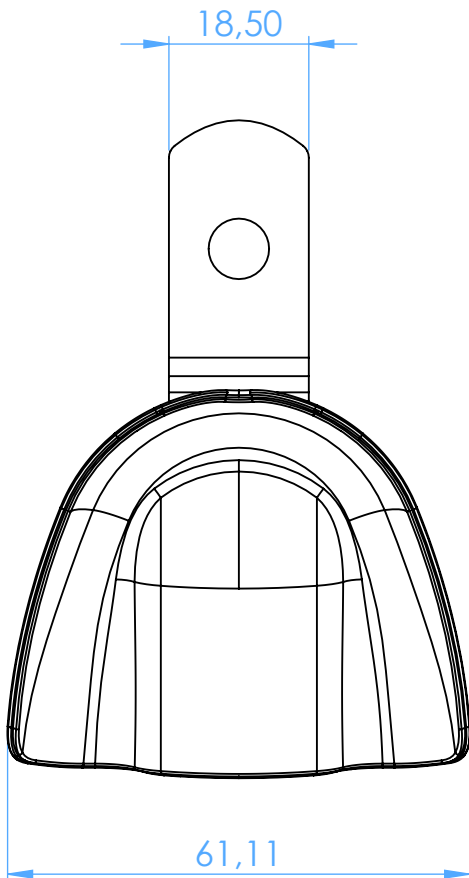

2806-U64 -
Portaimpronta forati in acciaio inox - edentuli /
Perforated stainless steel impression trays - edentulous

SCALE 1:1