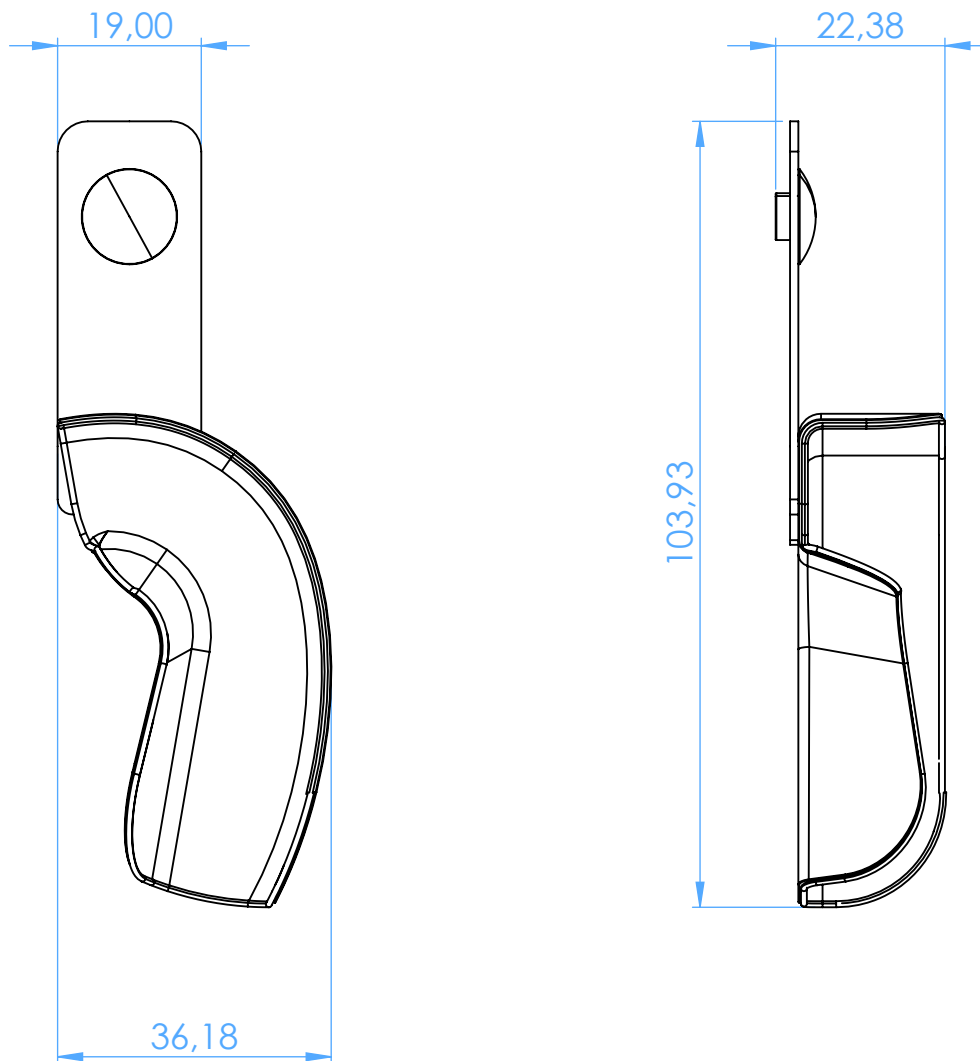

2807-L4D -
Portaimpronta non forati in acciaio inox - PERMA-LOCK /
Non-perforated stainless steel impression trays -
PERMA-LOCK

SCALE 1:1