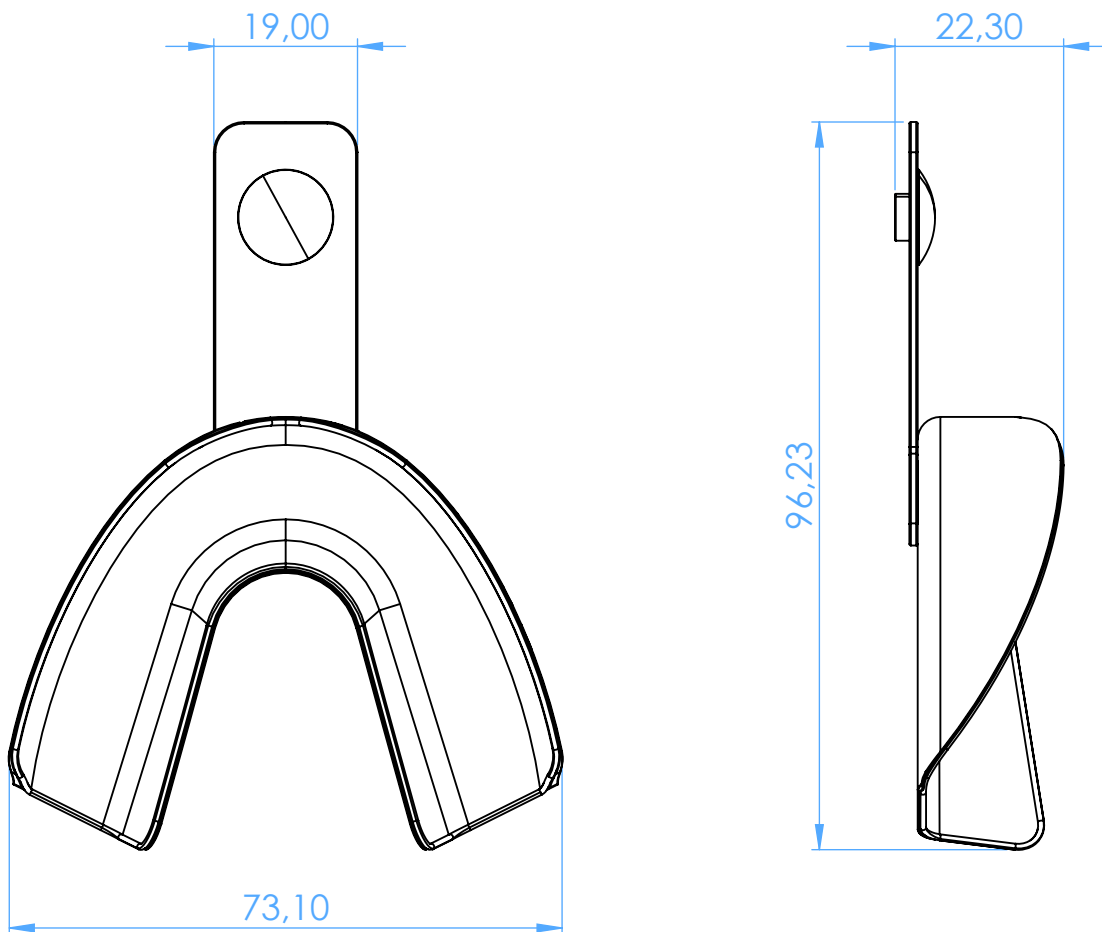

2807-L4 -  
Portaimpronta non forati in acciaio inox - PERMA-LOCK /  
Non-perforated stainless steel impression trays -  
PERMA-LOCK

SCALE 1:1