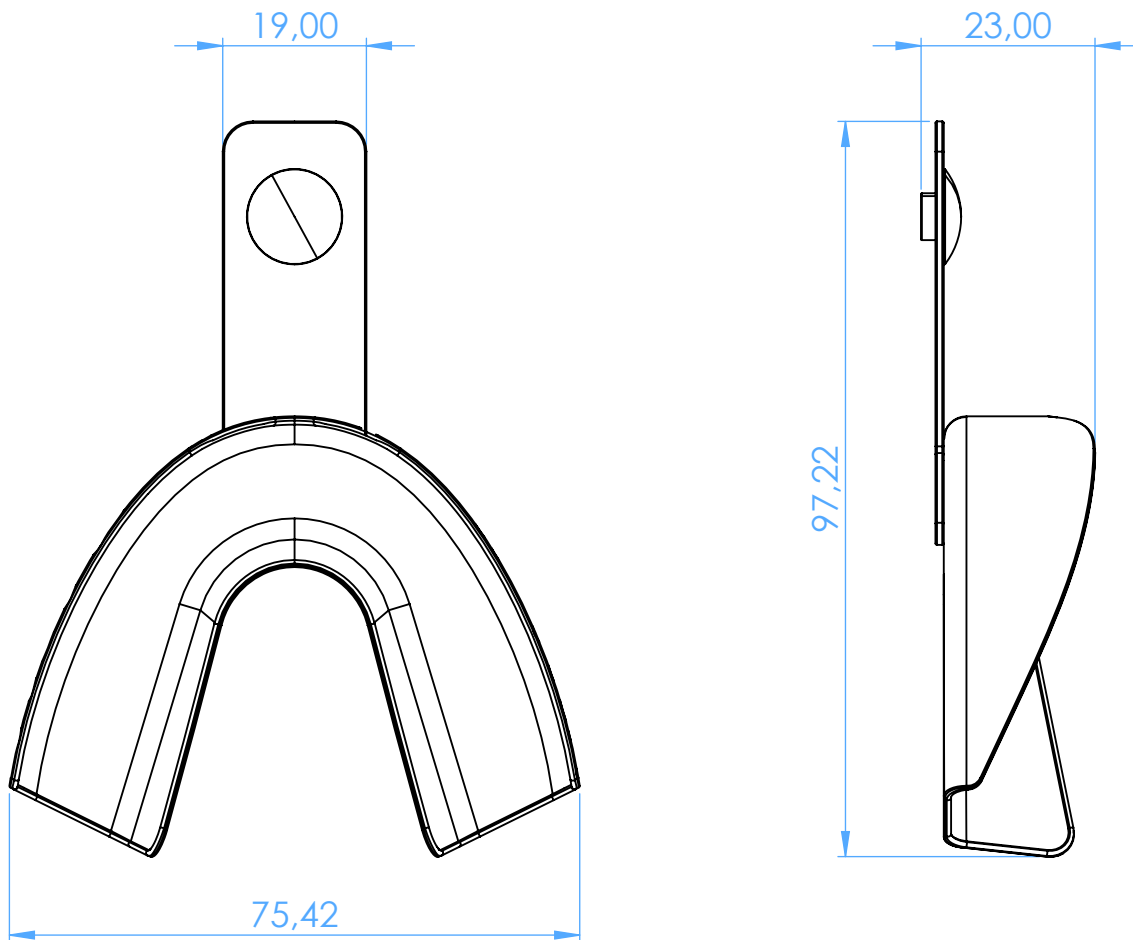

2807-L5 -  
Portaimpronta non forati in acciaio inox - PERMA-LOCK /  
Non-perforated stainless steel impression trays -  
PERMA-LOCK

SCALE 1:1