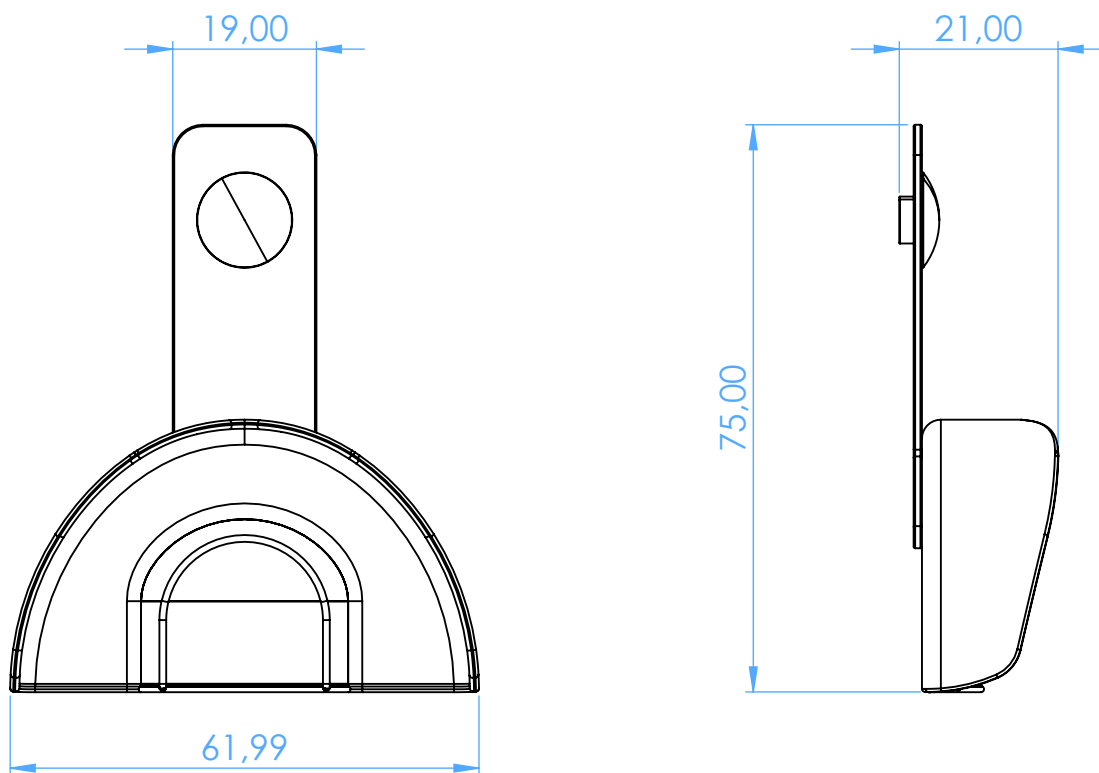

2807-U1P -  
Portaimpronta non forati in acciaio inox - PERMA-LOCK /  
Non-perforated stainless steel impression trays -  
PERMA-LOCK

SCALE 1:1