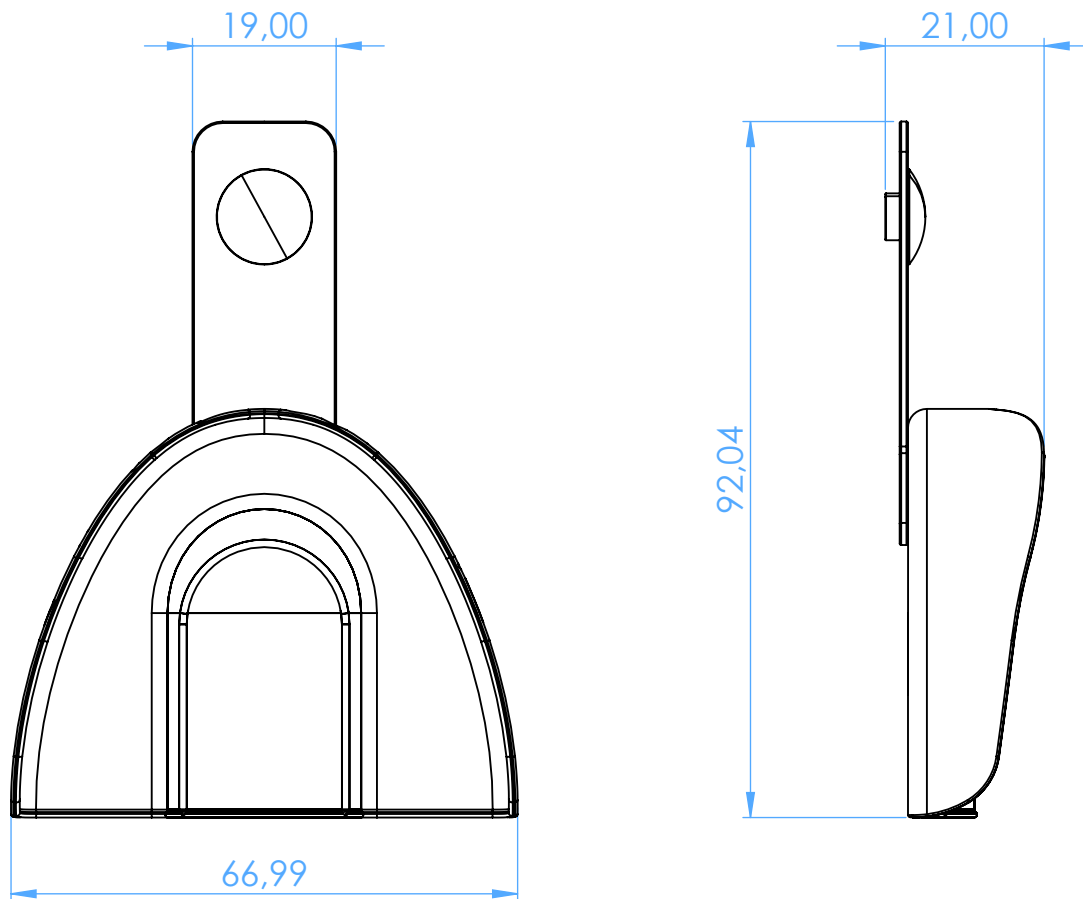

2807-U3 -  
Portaimpronta non forati in acciaio inox - PERMA-LOCK /  
Non-perforated stainless steel impression trays -  
PERMA-LOCK

SCALE 1:1