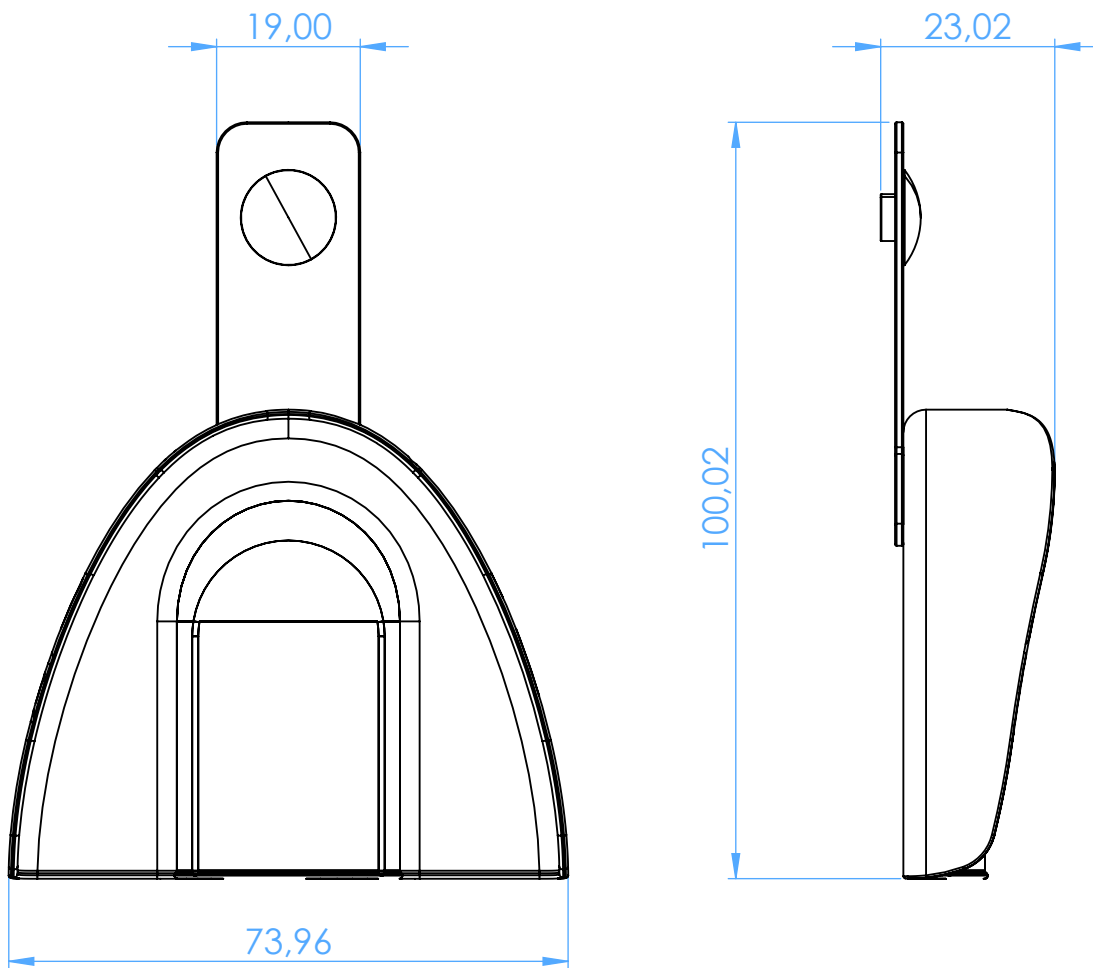

2807-U4 -
Portaimpronta non forati in acciaio inox - PERMA-LOCK /
Non-perforated stainless steel impression trays -
PERMA-LOCK

SCALE 1:1