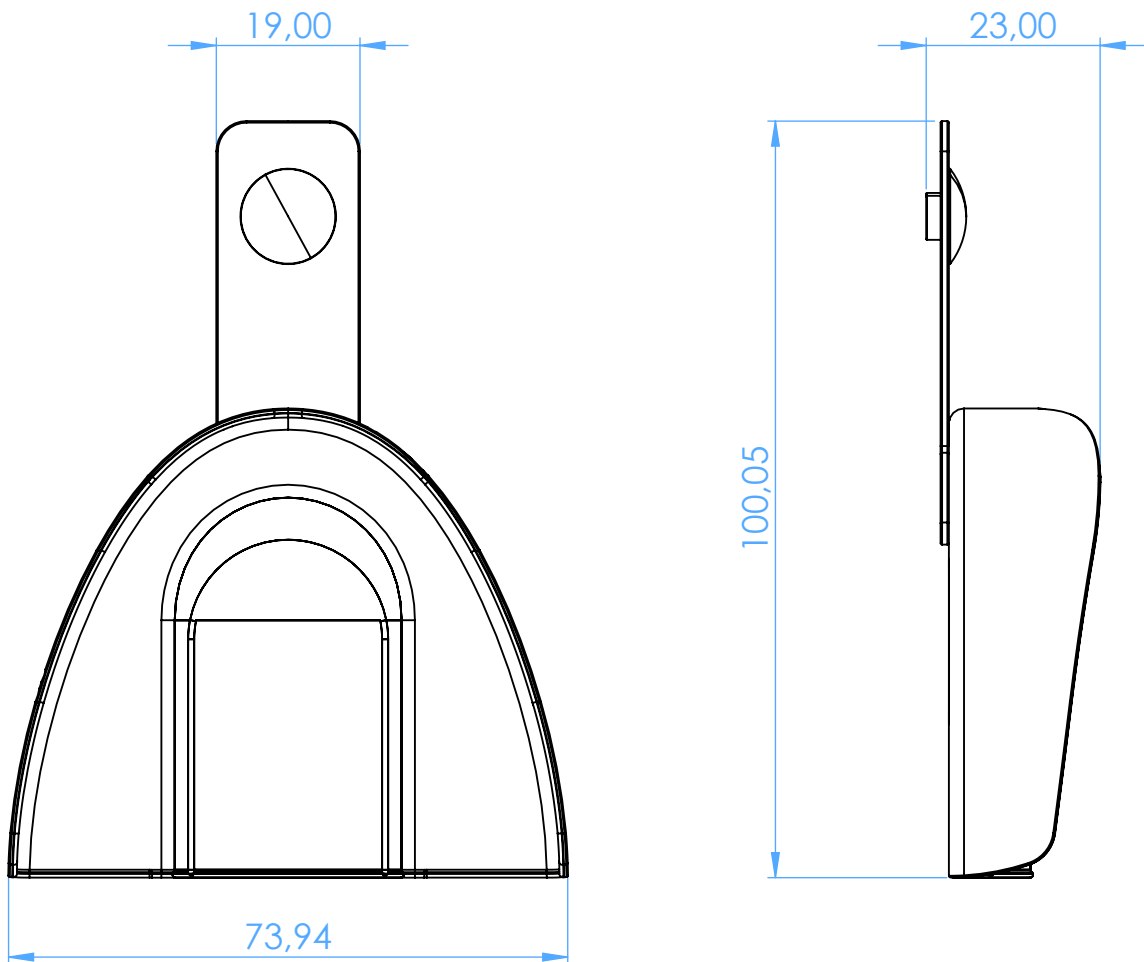

2807-U5 -
Portaimpronta non forati in acciaio inox - PERMA-LOCK /
Non-perforated stainless steel impression trays -
PERMA-LOCK

SCALE 1:1