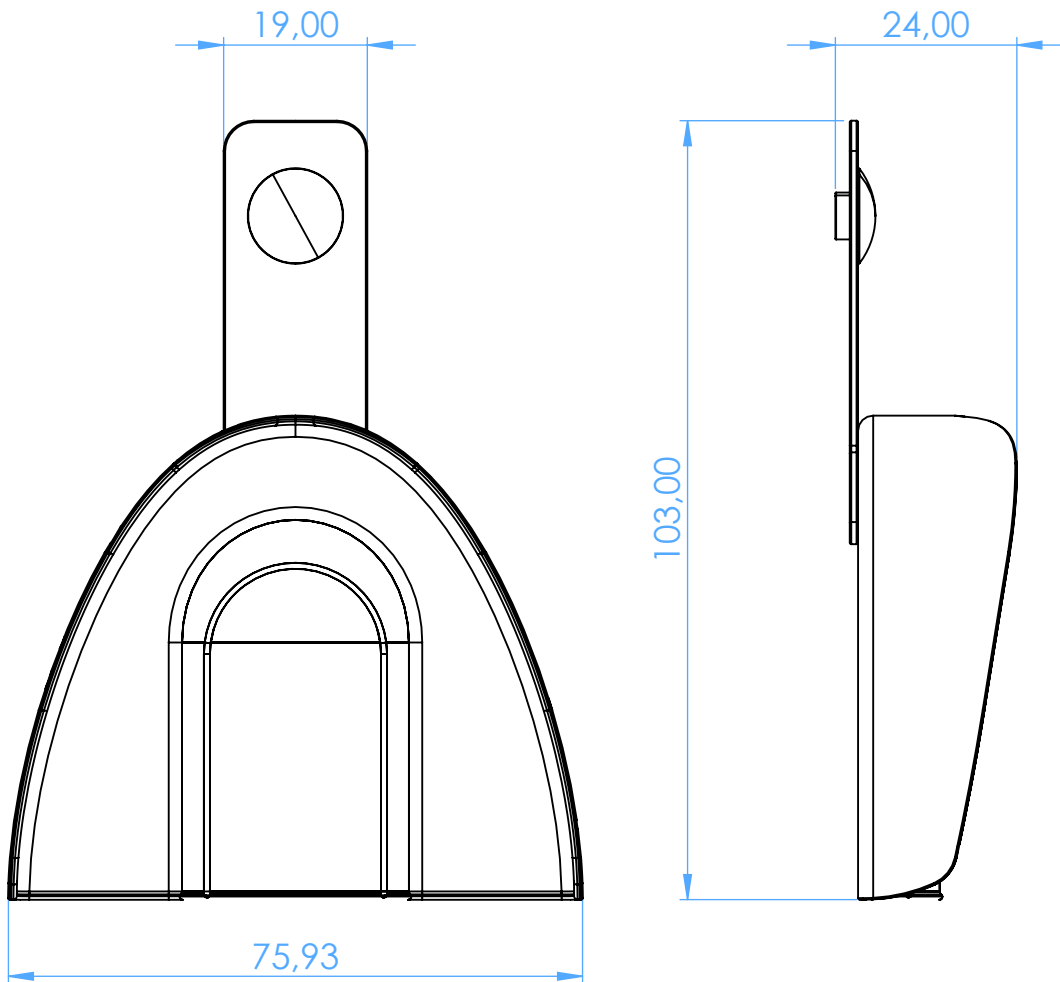

2807-U6 -
Portaimpronta non forati in acciaio inox - PERMA-LOCK /
Non-perforated stainless steel impression trays -
PERMA-LOCK

SCALE 1:1