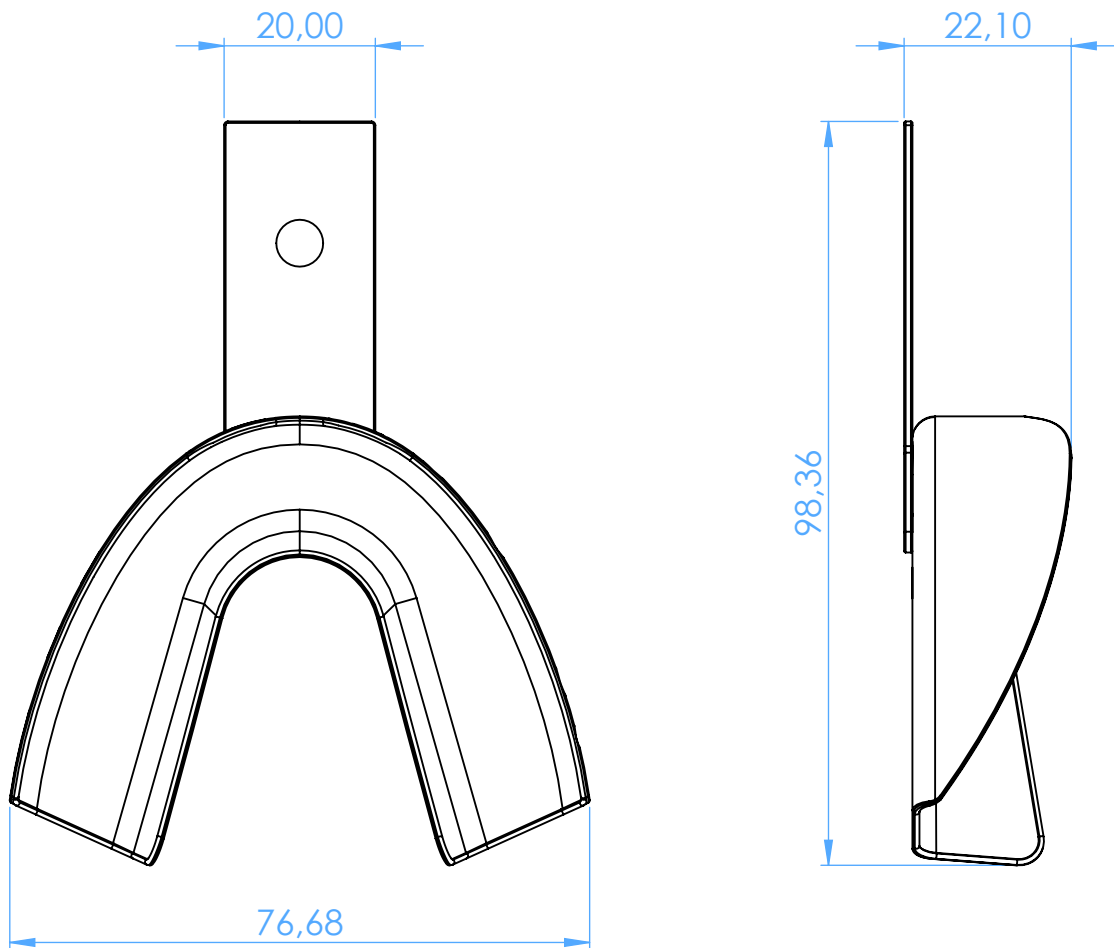

2807S-L6 -  
Portaimpronta non forati in acciaio inox - PERMA-LOCK  
high grip / Non-perforated stainless steel impression  
trays - PERMA-LOCK high grip

SCALE 1:1