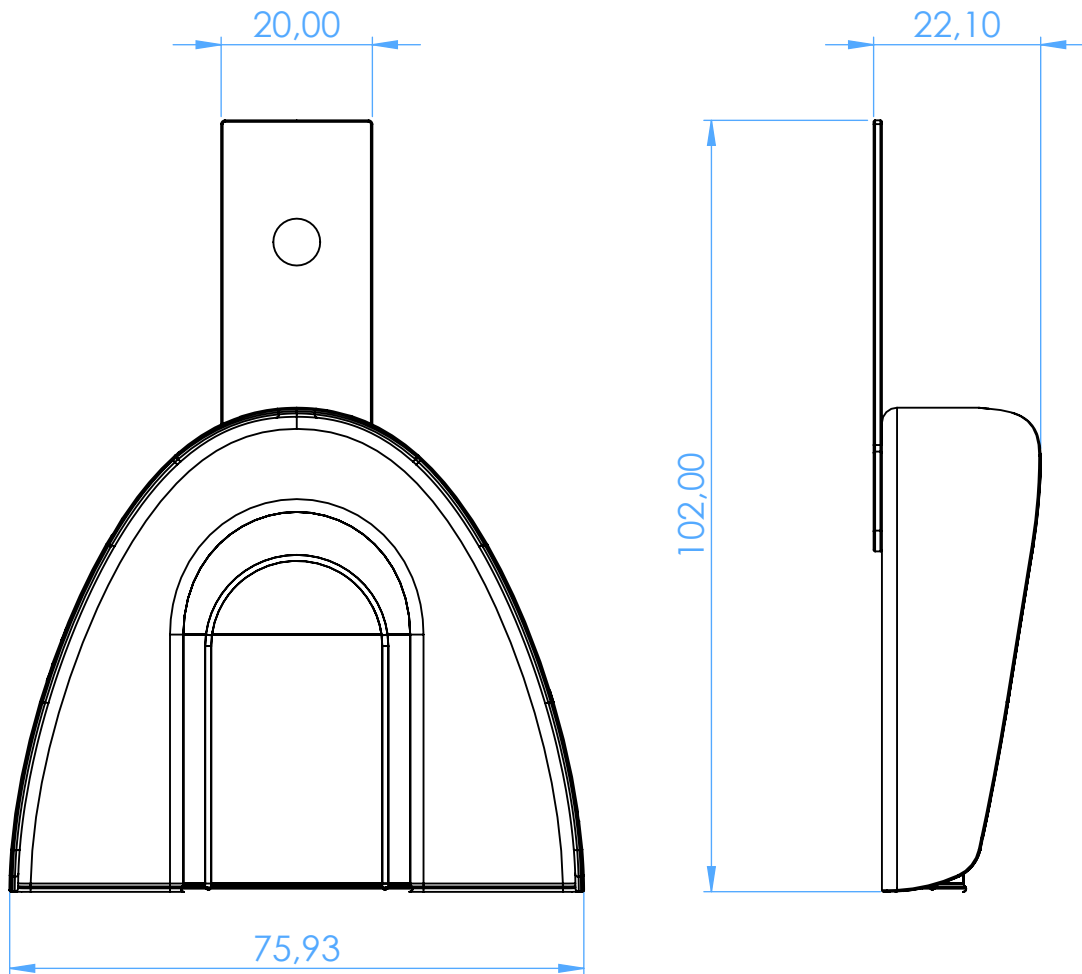

2807S-U6 -
Portaimpronta non forati in acciaio inox - PERMA-LOCK
high grip / Non-perforated stainless steel impression
trays - PERMA-LOCK HIGH GRIP

SCALE 1:1