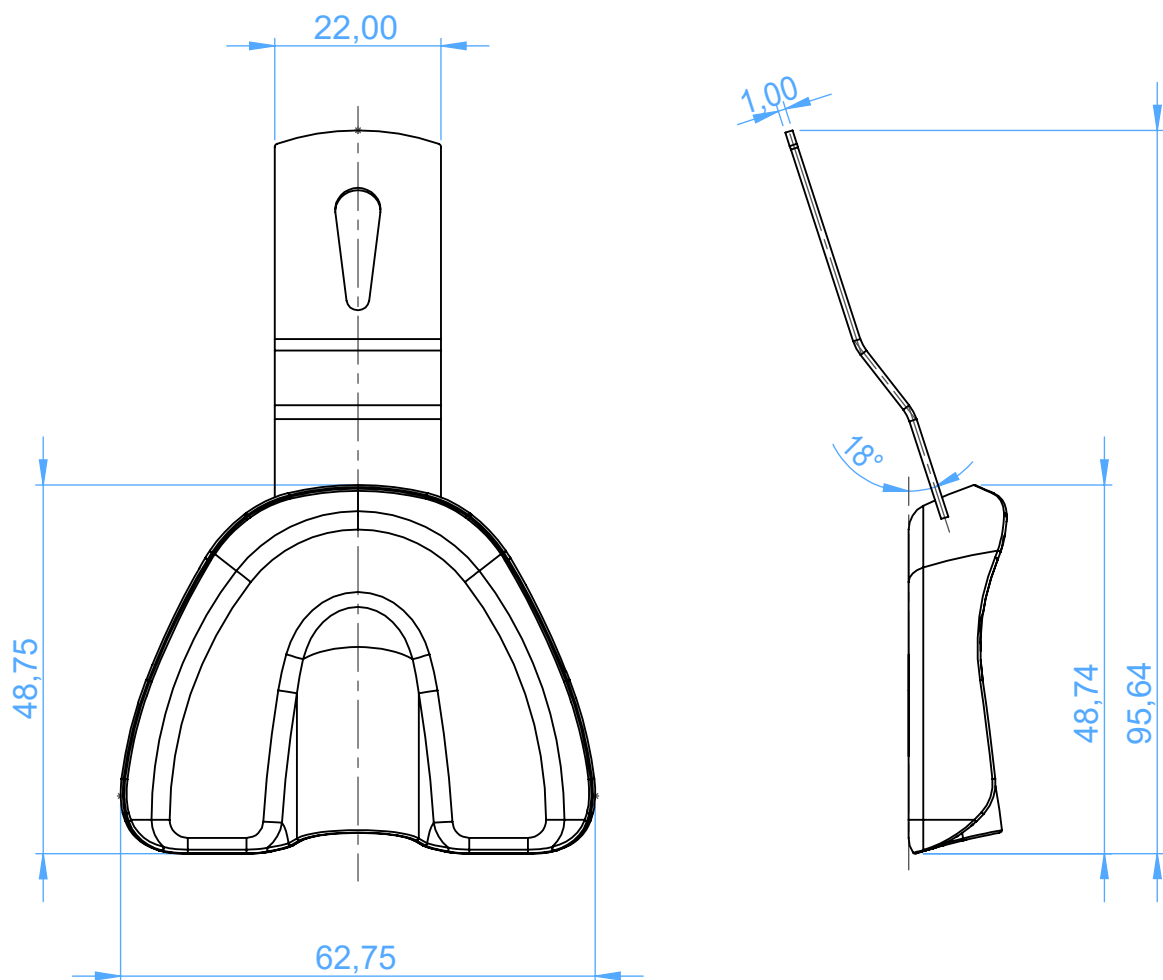

2811-OB0 - PERFORATED STAINLESS STEEL IMPRESSION TRAYS-EHRICKE/Portaimpronta forati-Ehricke

SCALE 1:1