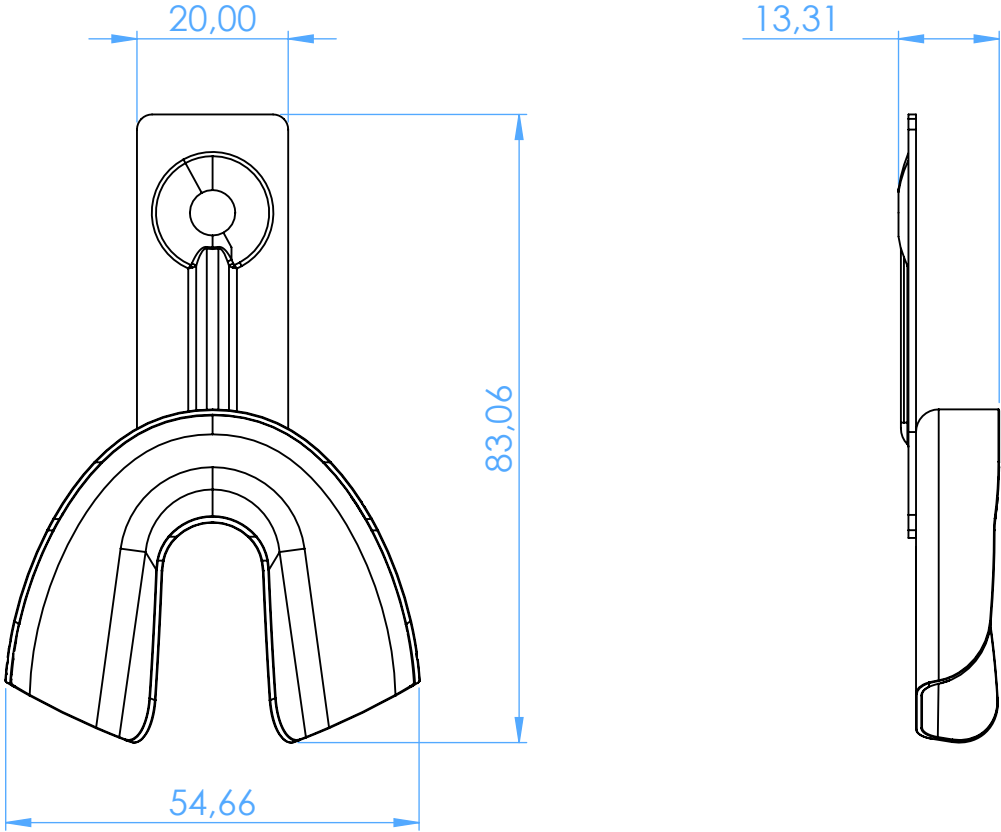

2816-L1 -  
Portaimpronta forati in alluminio / Perforated aluminum  
impression trays

SCALE 1:1