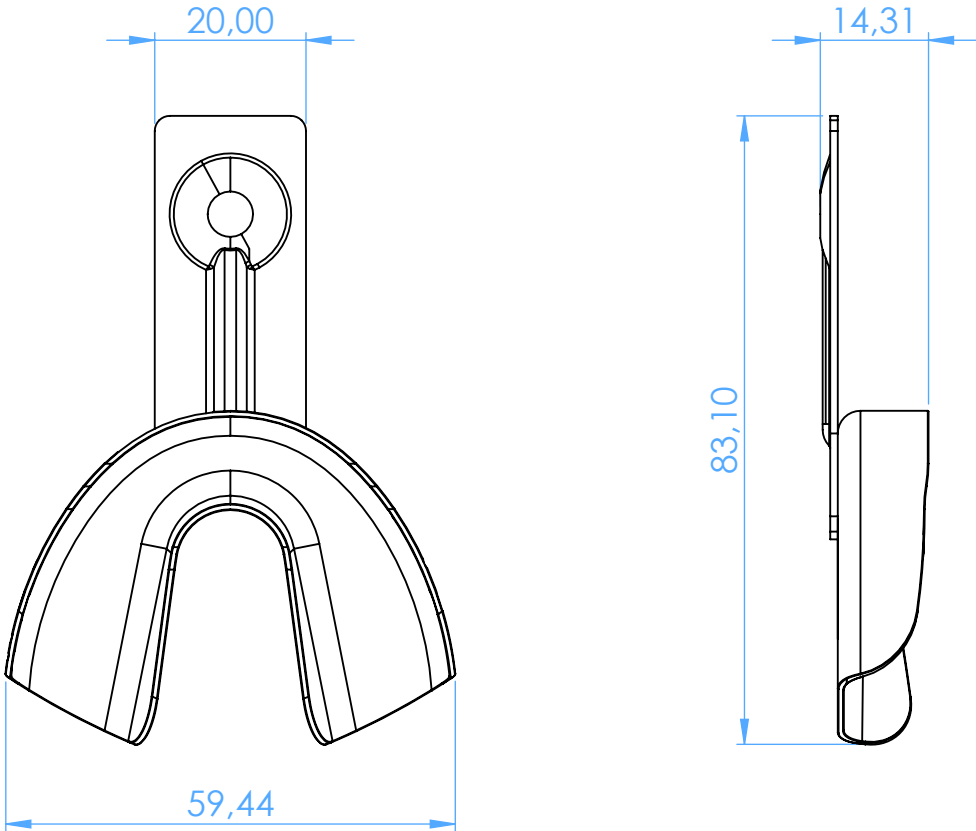

2816-L2 -
Portaimpronta forati in alluminio / Perforated aluminum
impression trays

SCALE 1:1