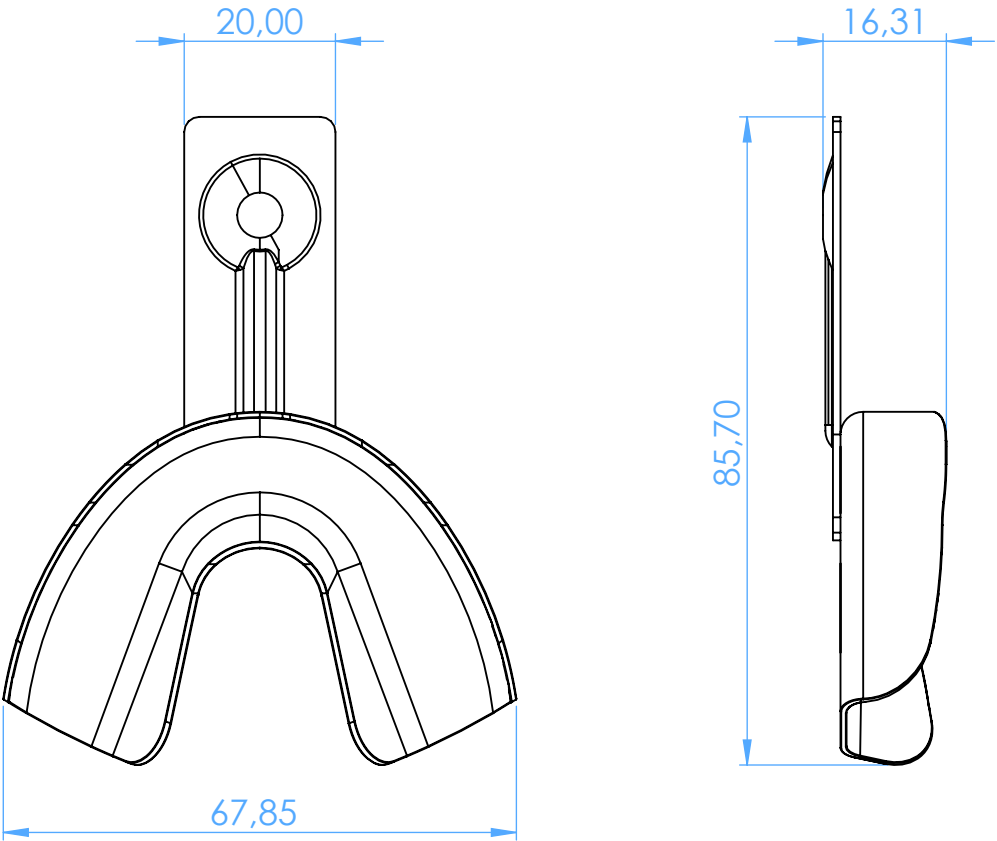

2816-L3 -
Portaimpronta forati in alluminio / Perforated aluminum
impression trays

SCALE 1:1