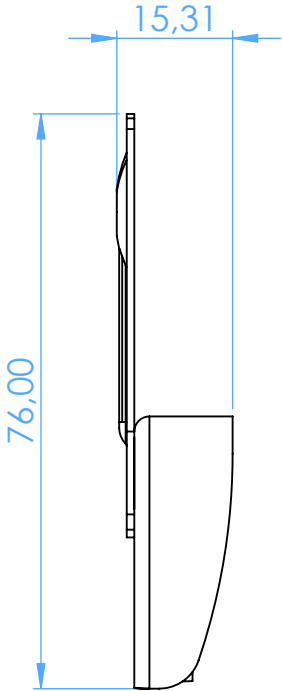

2816-U1 -
Portaimpronta forati in alluminio / Perforated aluminum
impression trays

SCALE 1:1