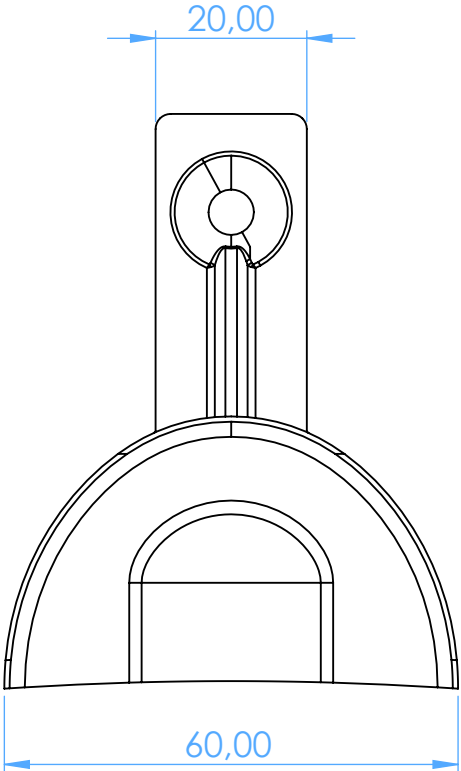

2816-U1 -
Portaimpronta forati in alluminio / Perforated aluminum
impression trays

SCALE 1:1