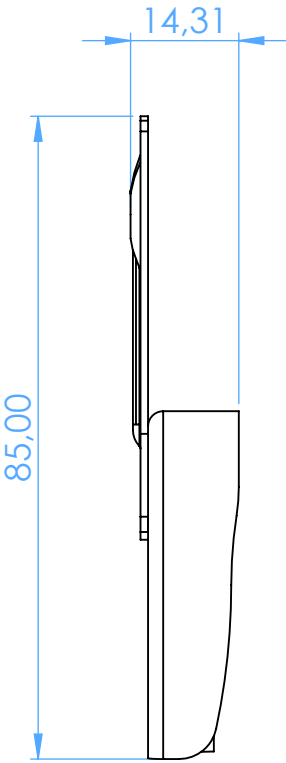

2816-U2 -
Portaimpronta forati in alluminio / Perforated aluminum
impression trays

SCALE 1:1