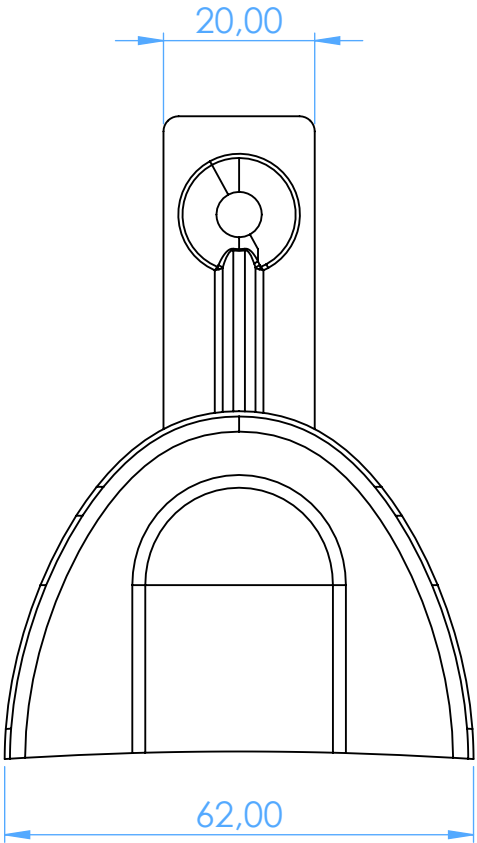

2816-U2 -
Portaimpronta forati in alluminio / Perforated aluminum
impression trays

SCALE 1:1