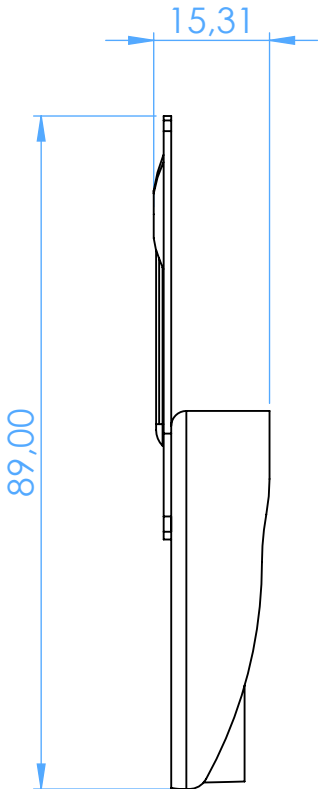

2816-U3 -
Portaimpronta forati in alluminio / Perforated aluminum
impression trays

SCALE 1:1