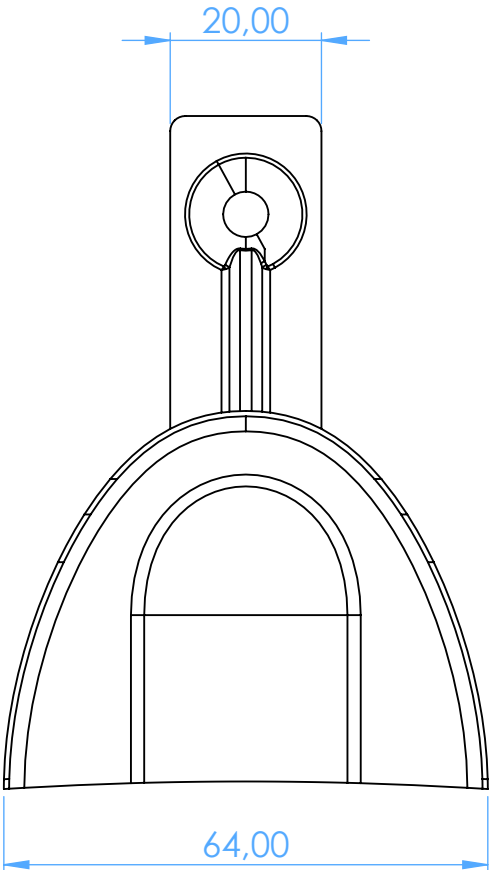

2816-U3 -
Portaimpronta forati in alluminio / Perforated aluminum
impression trays

SCALE 1:1