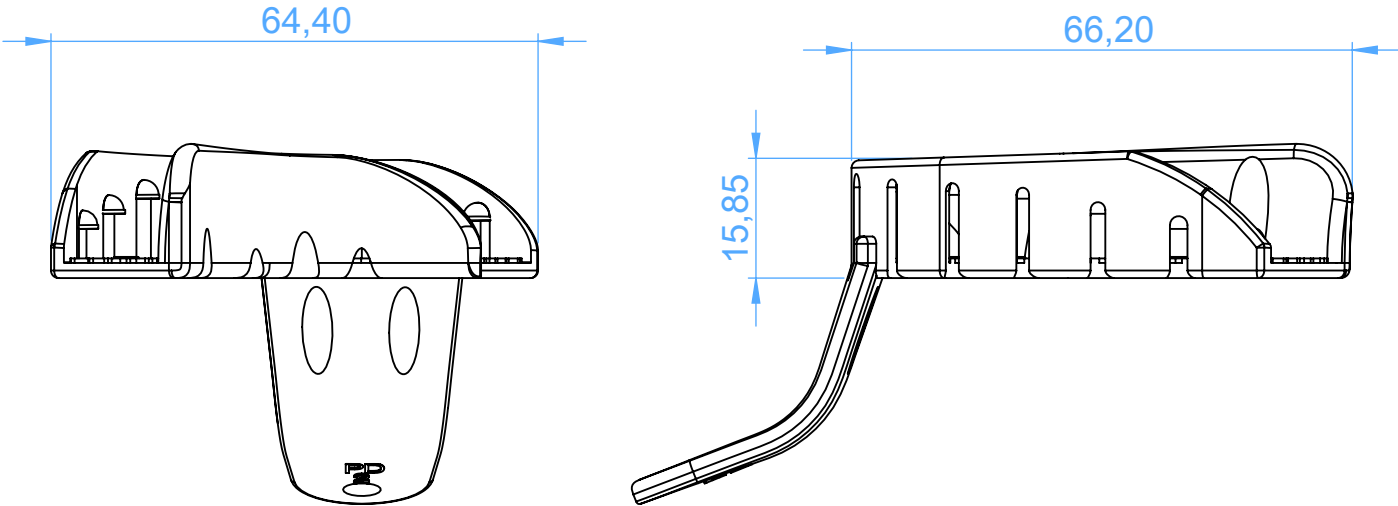

2853E-2DS

Disposable plastic impression trays/Portaimpronta monouso in plastica

2

SCALE 1:1

2853E-2DS -
Disposable plastic impression trays/Portaimpronta monouso in plastica

SCALE 1:1