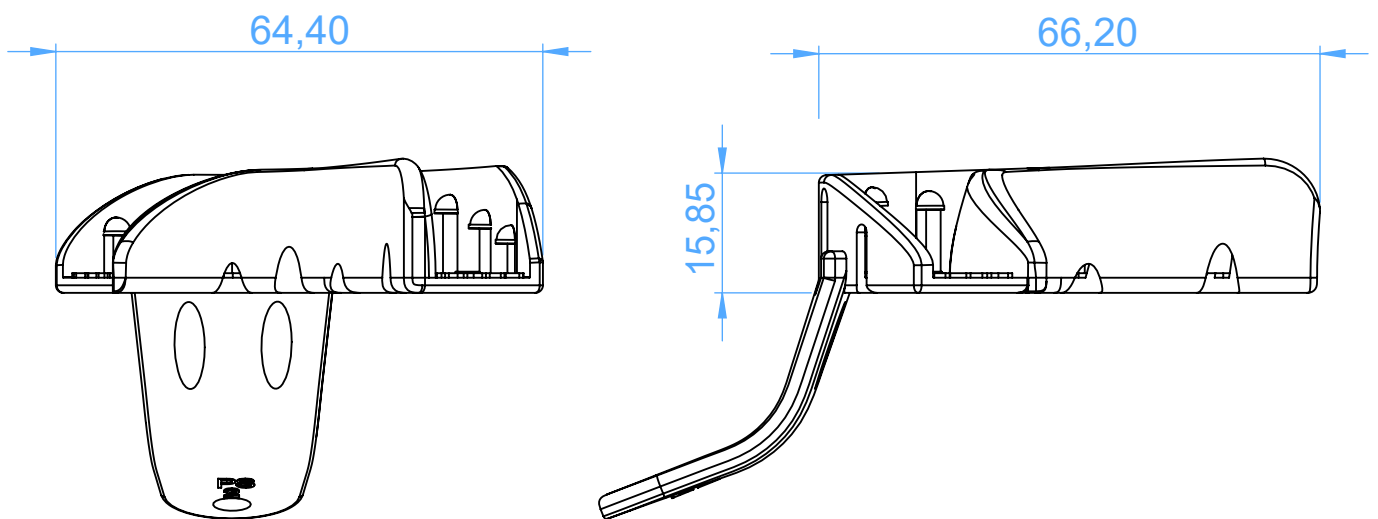

2853E-2DS

Disposable plastic impression trays/Portaimpronta monouso in plastica

2

SCALE 1:1

2853E-2DS -
Disposable plastic impression trays/Portaimpronta monouso in plastica

SCALE 1:1