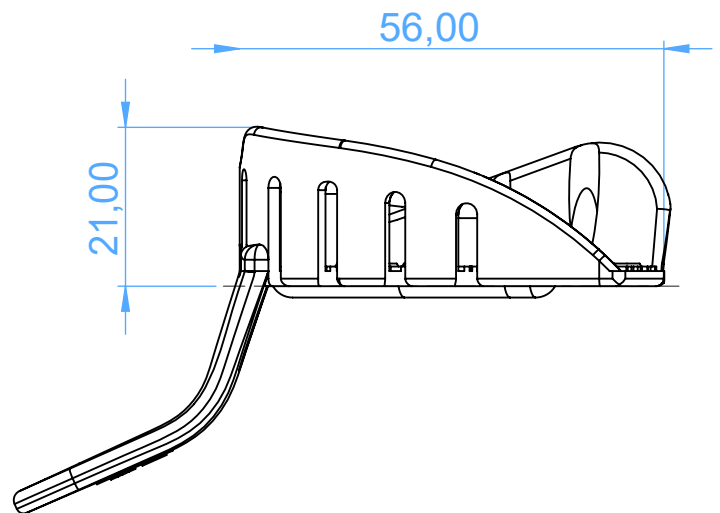

2853E-3 -
Disposable plastic impression trays/Portaimpronta monouso in
plastica¹

SCALE 1:1

2853E-3 L -
Disposable plastic impression trays/Portaimpronta monouso in
plastica³

SCALE 1:1