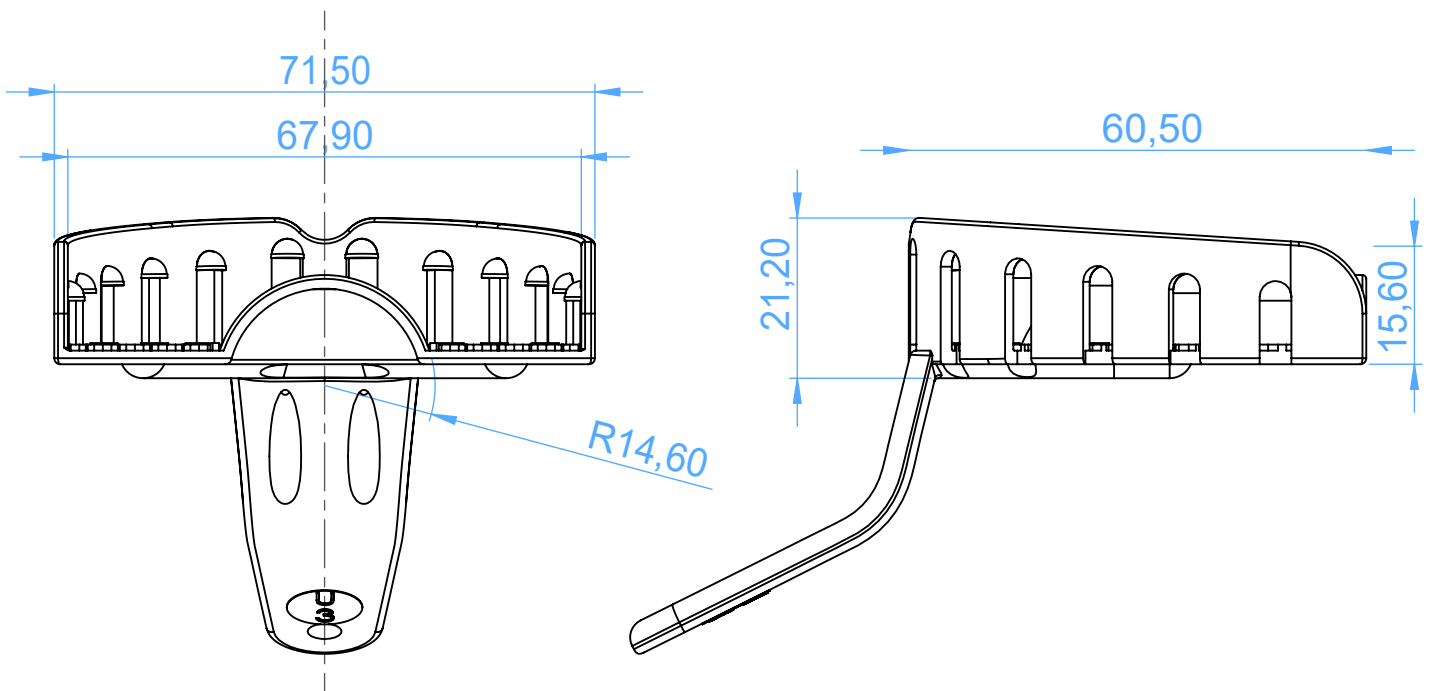

2853E-3 -
Disposable plastic impression trays/Portaimpronta monouso in
plastica¹

SCALE 1:1

2853E-3 L -
Disposable plastic impression trays/Portaimpronta monouso in
plastica³

SCALE 1:1