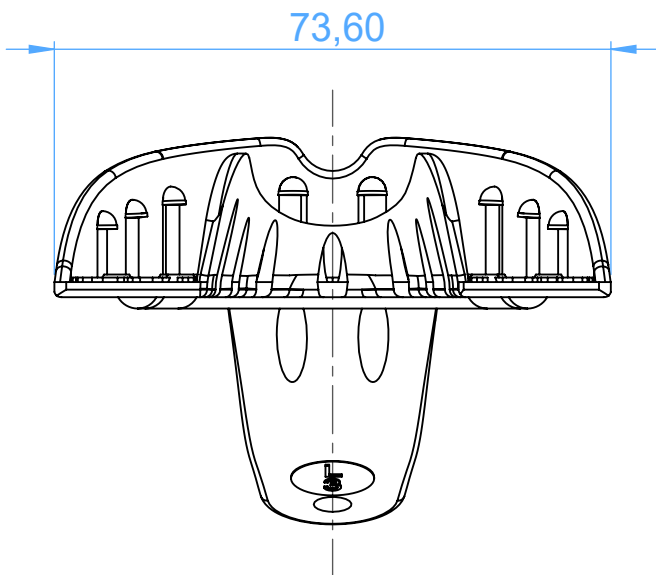

2853E-3 -
Disposable plastic impression trays/Portaimpronta monouso in
plastica¹

SCALE 1:1

2853E-3 L -
Disposable plastic impression trays/Portaimpronta monouso in
plastica³

SCALE 1:1