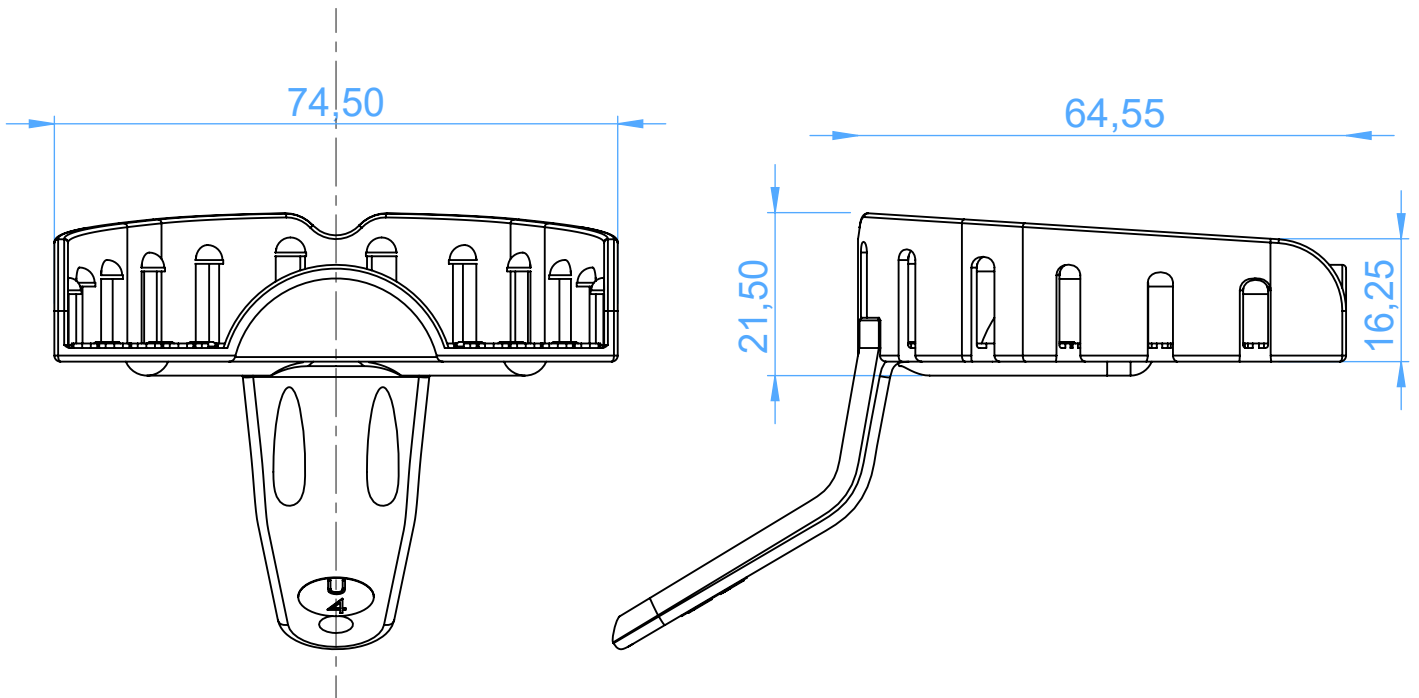

2853E-4 -
Disposable plastic impression trays/Portaimpronta monouso in
plastica⁴

SCALE 1:1

2853E-4 L -
Disposable plastic impression trays/Portaimpronta monouso in plastica

SCALE 1:1