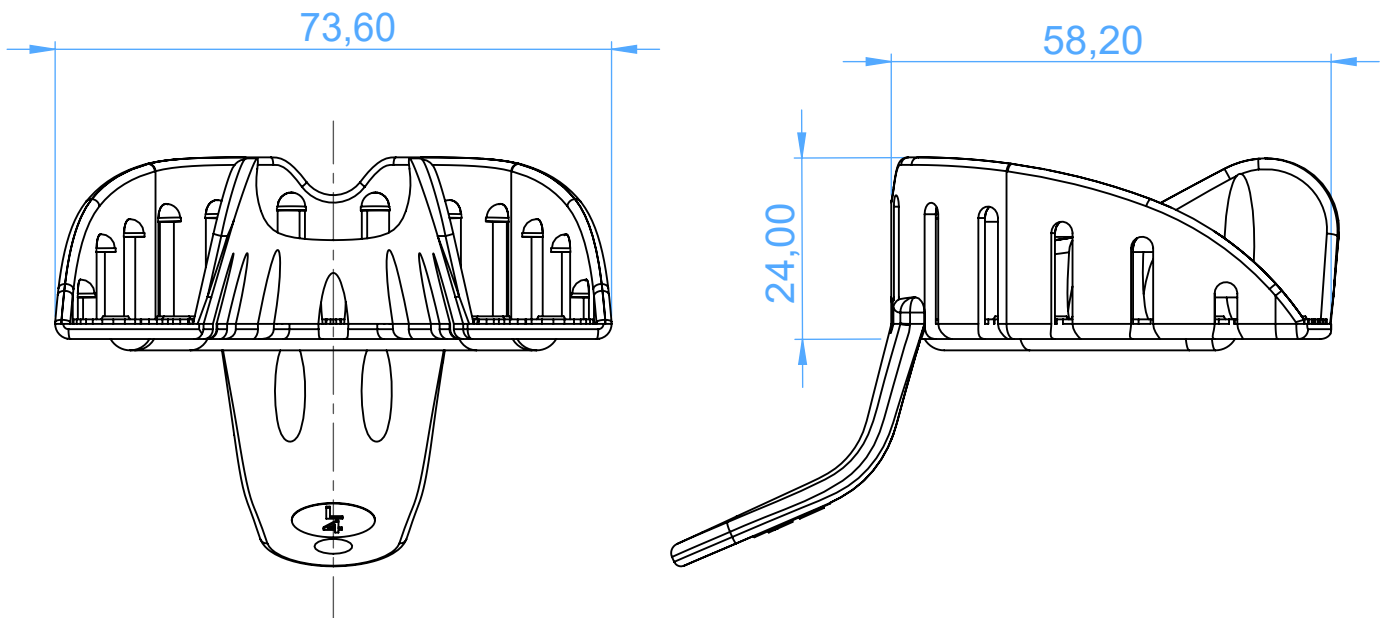

2853E-4 -
Disposable plastic impression trays/Portaimpronta monouso in
plastica⁴

SCALE 1:1

2853E-4 L -
Disposable plastic impression trays/Portaimpronta monouso in plastica

SCALE 1:1