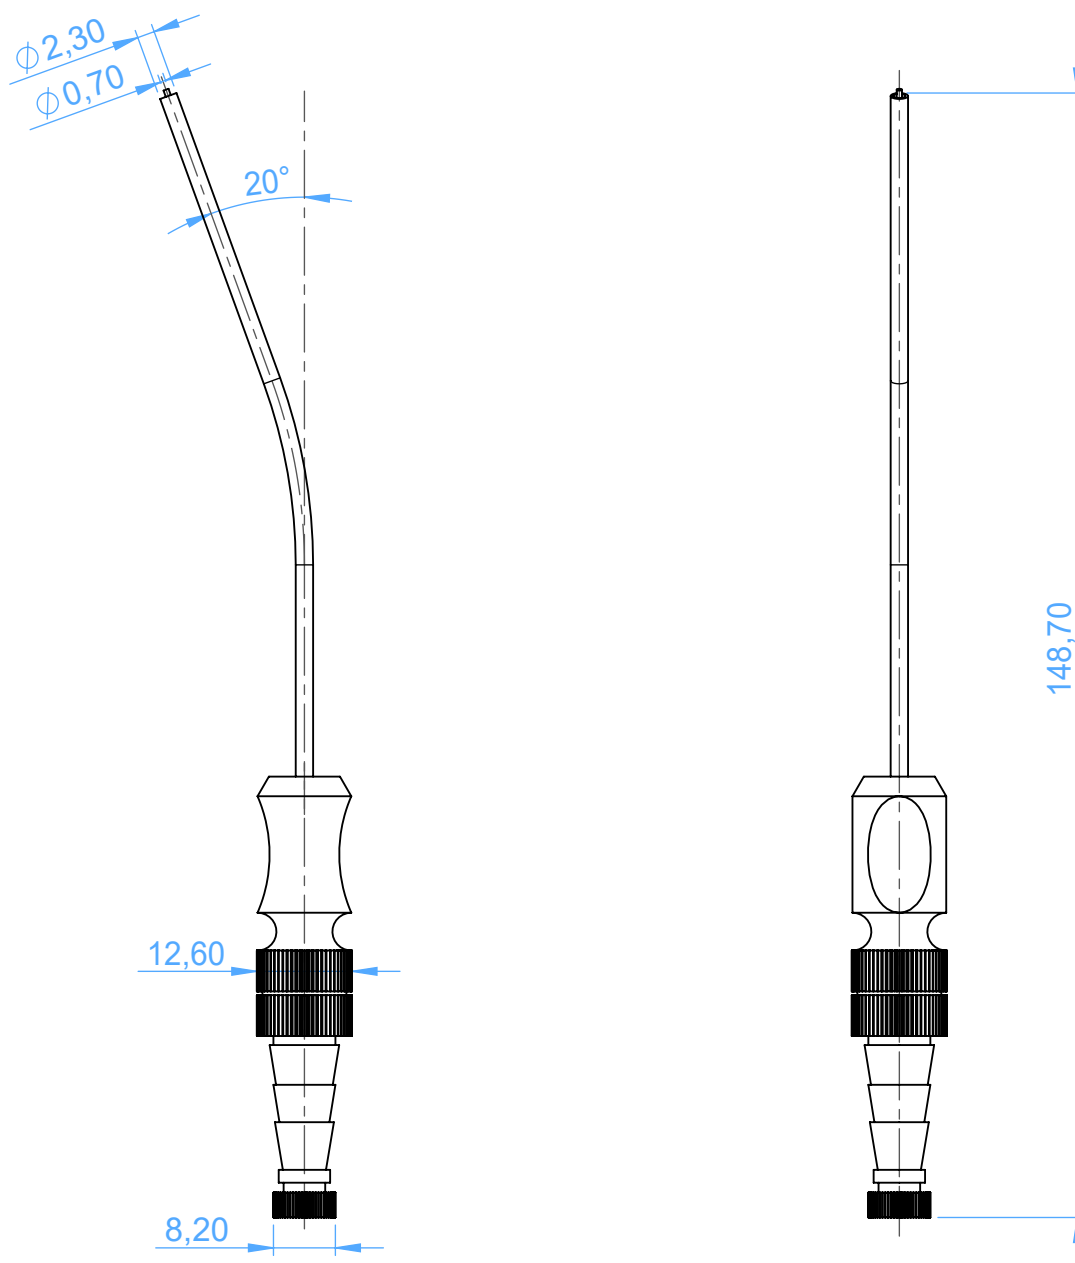

2904-6 - SURGICAL STAINLESS STEEL SALIVA EJECTORS/Cannula Chirurgica in Acciaio Inox

6FR Frazier - Ø 2 mm - 15 cm

SCALE 1:1

ASA DENTAL
MAKE PEOPLE SMILE