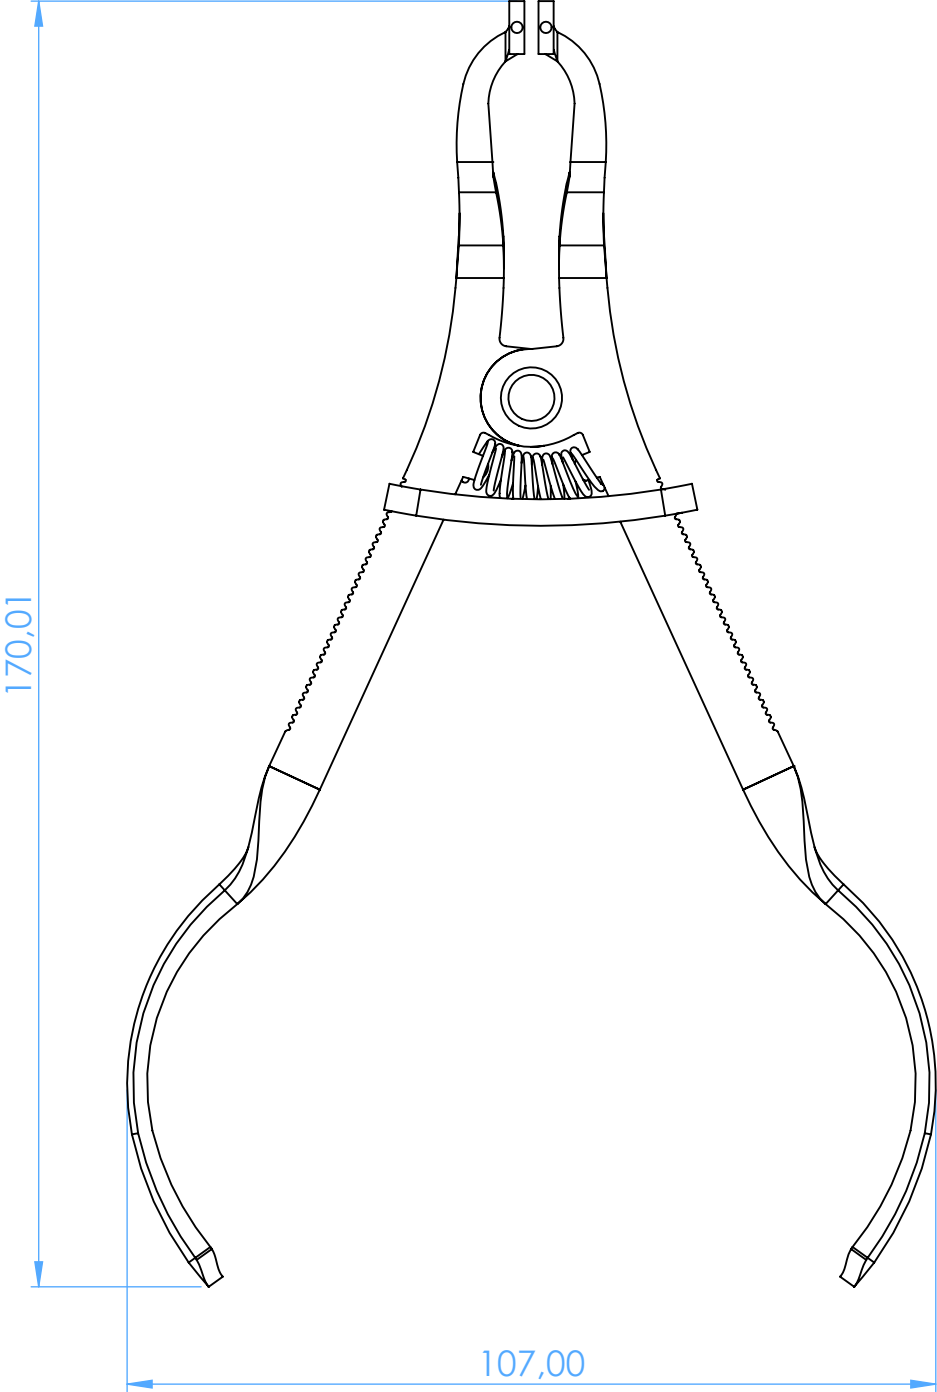

3030 - Pinza per Uncini - Clamp forcep

Ivory lightweight 17 cm

SCALE 1:1