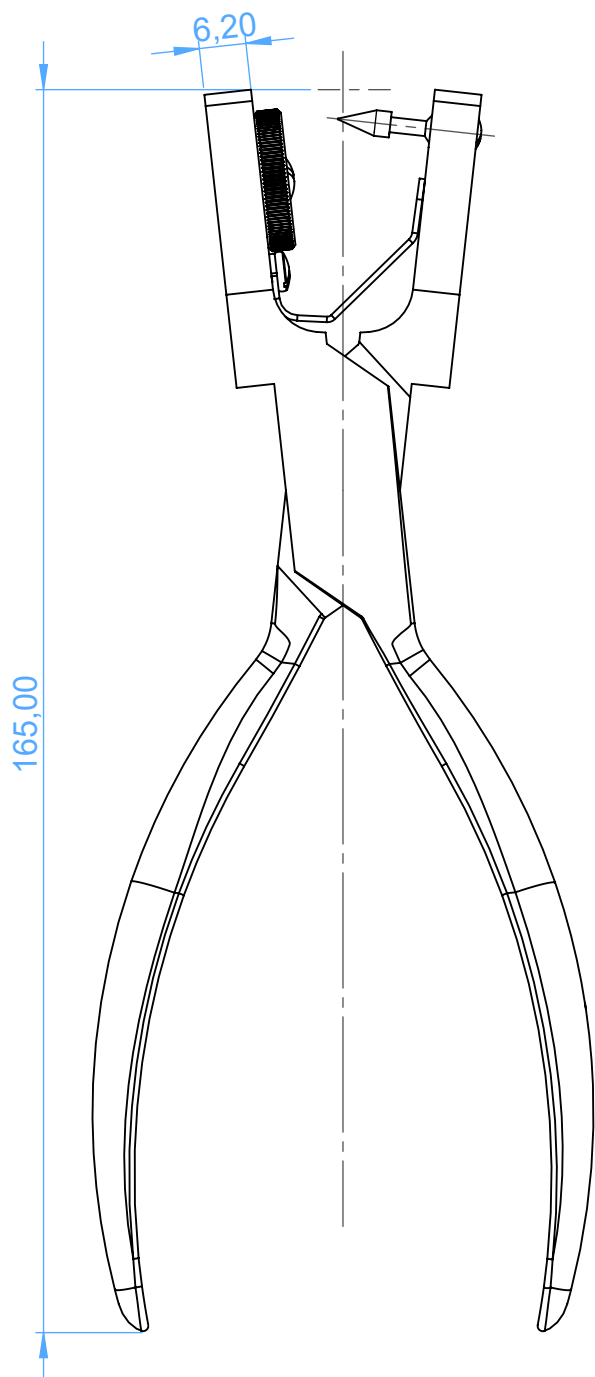

# 3032 - PUNCH FORCEPS / Pinza Foradiga

Ainsworth

SCALE 1:1

**ASA DENTAL**  
MAKE PEOPLE SMILE