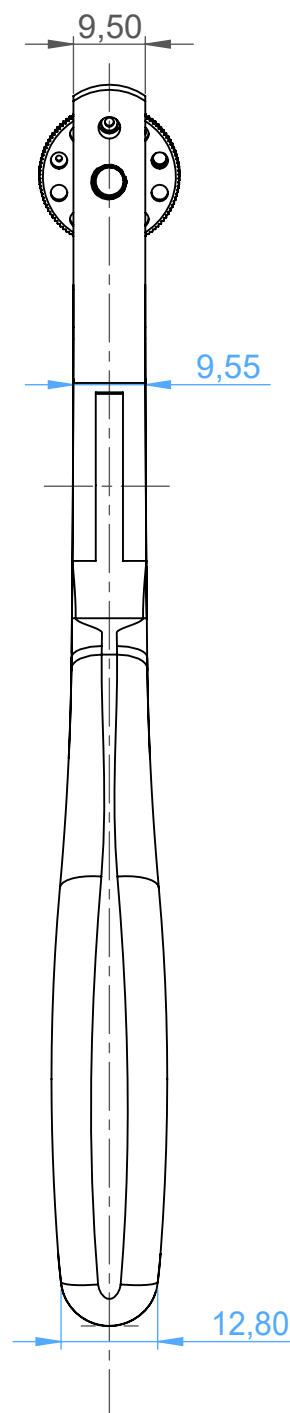

# 3032 - PUNCH FORCEPS / Pinza Foradiga

Ainsworth

SCALE 1:1

**ASA DENTAL**  
MAKE PEOPLE SMILE