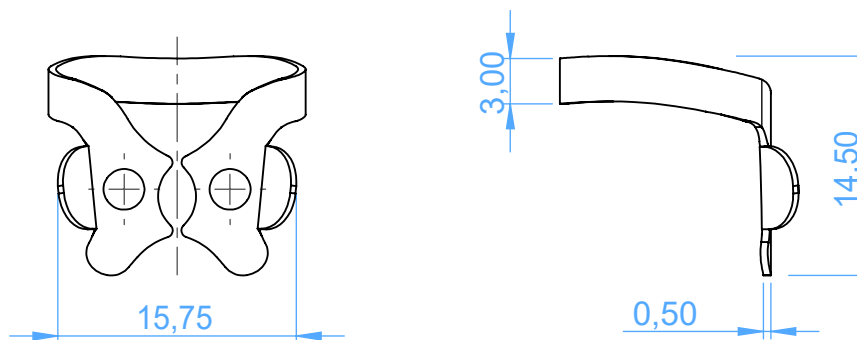

3052-0 - RUBBER DAM CLAMPS / Uncini per diga

0
winged
for elongated teeth
or with small necks

SCALE 2:1