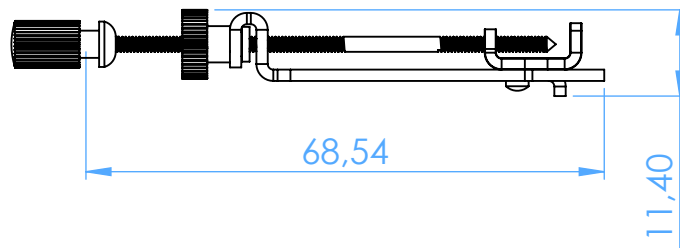

3070-5 - Porta Matrice - Matrix retainer

8 Ivory 5mm

SCALE 1:1