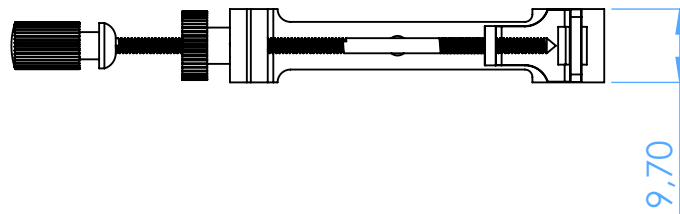

3070-5 - Porta Matrice - Matrix retainer

8 Ivory 5mm

SCALE 1:1